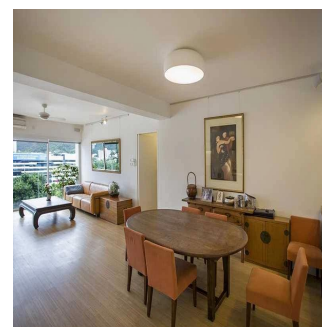

🏗️ 2 Etagen    📏 2 qm Grundstücksfläche    🚗 2 Autostellplätze

**Victoria Allan**

Habitat Property  
Central, Hong Kong - Ortszeit

☎️ +852 9779 0233

- Open view over the greenery of Shouson Hill
  - Good size 3 bedrooms plus a study
  - Conveniently located in Shouson Hill
  - One car parking space
- Sole Agent - Contact Tish Hayward 6082 2245