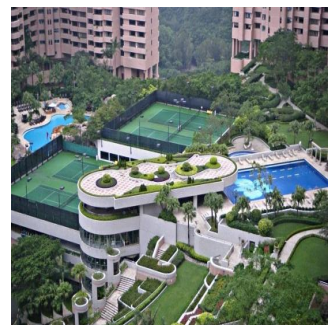

Penthouse

Tai Tam Apartment For Sale

Australien, New South Wales, Rouse Hill, Tai Tam Reservoir Rd, 88, ,

VERKAUFSPREIS

USD 9860000.00

🏠 2787 qm 🛏️ 5 Zimmer 🛏️ 3 Schlafzimmer 🚿 2 Badezimmer

🏗️ 2 Etagen 📐 2 qm Grundstücksfläche 🚗 2 Autostellplätze

Maureen Mills

Executive Homes Hong Kong

Centra, Hong Kong - Ortszeit

+852 2537 1177

This iconic development, completed in 1989, in the middle of HK island, consists of totally eighteen 20 storey blocks of differing sized apartments. Towers 1 & 2 are fully furnished serviced apartments, either studios or 1-3 bedrooms. The other towers are residential ones and range from 1001 sf - 2626 sf saleable areas, with 2-4 bedrooms plus study. There are a total of 779 residential apartments. The development is surrounded by walking trails and a country park and has extensive clubhouse facilities.