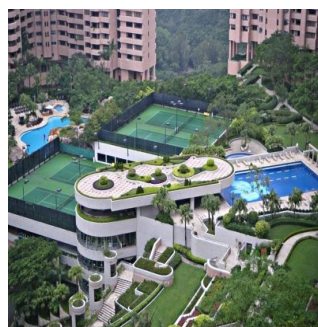

Penthouse

Tai Tam Apartment For Sale

Australien, New South Wales, Rouse Hill, Tai Tam Reservoir Rd, 88, ,

VERKAUFSPREIS

\$ 9860000.00

- 🏠 2787 qm
- 🛏 5 Zimmer
- 🛏 3 Schlafzimmer
- 🚿 2 Badezimmer
- 🏠 2 Etagen
- 📐 2 qm Grundstücksfläche
- 🚗 2 Autostellplätze

Maureen Mills

Executive Homes Hong Kong

Centra, Hong Kong - Ortszeit

+852 2537 1177

This iconic development, completed in 1989, in the middle of HK island, consists of totally eighteen 20 storey blocks of differing sized apartments. Towers 1 & 2 are fully furnished serviced apartments, either studios or 1-3 bedrooms. The other towers are residential ones and range from 1001 sf - 2626 sf saleable areas, with 2-4 bedrooms plus study. There are a total of 779 residential apartments. The development is surrounded by walking trails and a country park and has extensive clubhouse facilities.