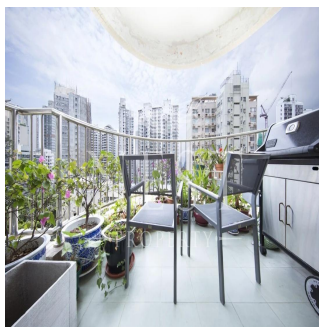

🏗️ 2 Etagen 📐 2 qm Grundstücksfläche 🅇 2 Autostellplätze

Naomi Budden
Nest Property
Sheung Wan, Hong Kong - Ortszeit

☎️ +852 3689 7523

FEATURES:

Balcony, Helper's Room, Car Park

BUILDING FACILITIES:

Shuttle Bus