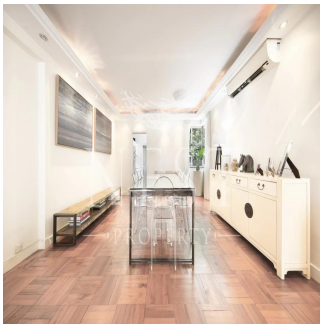

🏗️ 2 Etagen 📏 2 qm Grundstücksfläche 🚗 2 Autostellplätze

Naomi Budden
Nest Property
Sheung Wan, Hong Kong - Ortszeit

☎️ +852 3689 7523

FEATURES:

Balcony, Helper's Room, Car Park

BUILDING FACILITIES:

Shuttle Bus