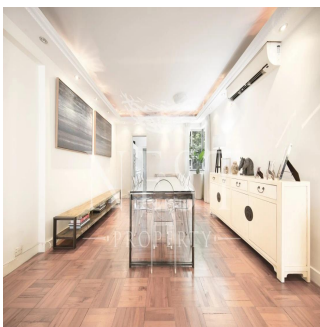

🏗️ 2 Etagen 📐 2 qm Grundstücksfläche 🅇 2 Autostellplätze

Naomi Budden
Nest Property
Sheung Wan, Hong Kong - Ortszeit

☎️ +852 3689 7523

FEATURES:

Balcony, Helper's Room, Car Park

BUILDING FACILITIES:

Shuttle Bus