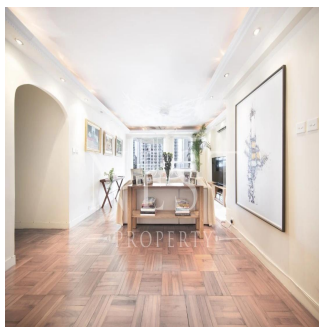

🏗️ 2 Etagen 📐 2 qm Grundstücksfläche 🅇 2 Autostellplätze

Naomi Budden
Nest Property
Sheung Wan, Hong Kong - Ortszeit

☎️ +852 3689 7523

FEATURES:

Balcony, Helper's Room, Car Park

BUILDING FACILITIES:

Shuttle Bus