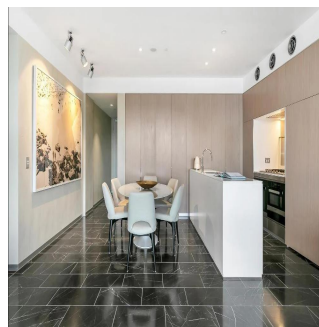

# Furnished Luxury Waterfront Apartment

Südafrika, Gauteng, Midrand, Barangaroo Avenue, 15, 2000,

MONATLICHER MIETPREIS

**USD 8.80**

qm 4 Zimmer 2 Schlafzimmer 2 Badezimmer

2 Etagen 2 qm Grundstücksfläche 2 Autostellplätze

**Kate Sommerville**

Torch Property Management

Millers Point, Australia - Ortszeit

+61 403 051 115

Located in the crown jewel of the Barangaroo foreshore, Cloud redefines the concept of wharf side luxury with an exhilarating blend of natural splendour and breathtaking architecture. Take your front row seat to the Harbour action and enjoy life in Sydney's hottest new waterfront precinct. Key Points - - Architectural masterwork by PTW architect Andrew Andersons - Interiors by Smart Design Studio inspired by Danish design - Floor to ceiling glass frames the unobstructed harbour vista - Carefully selected, brand new, designer furniture throughout - Luxury custom designed high-end fixtures and finishes - Dream Miele kitchen, marble floors, bespoke walls and cabinetry - Fluid in/outdoor living, signature cloud like movable shutter system - Large bedrooms with water views, marble mosaic tiled bathrooms - One secure car space, 24 hour concierge, ducted air conditioning - The Streets' dining, shopping and health spas at the door - The edge of the CBD, walk to Circular Quay, Wynyard and The Rocks