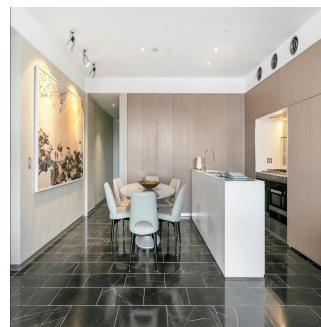

Penthouse

Furnished Luxury Waterfront Apartment

Südafrika, Gauteng, Midrand, Barangaroo Avenue, 15, 2000,

MONATLICHER MIETPREIS

\$ 8.80

4 qm 4 Zimmer 2 Schlafzimmer 2 Badezimmer

2 Etagen 2 qm Grundstücksfläche 2 Autostellplätze

Kate Sommerville

Torch Property Management

Millers Point, Australia - Ortszeit

+61 403 051 115

Located in the crown jewel of the Barangaroo foreshore, Cloud redefines the concept of wharf side luxury with an exhilarating blend of natural splendour and breathtaking architecture. Take your front row seat to the Harbour action and enjoy life in Sydney's hottest new waterfront precinct. Key Points - - Architectural masterwork by PTW architect Andrew Andersons - Interiors by Smart Design Studio inspired by Danish design - Floor to ceiling glass frames the unobstructed harbour vista - Carefully selected, brand new, designer furniture throughout - Luxury custom designed high-end fixtures and finishes - Dream Miele kitchen, marble floors, bespoke walls and cabinetry - Fluid in/outdoor living, signature cloud like movable shutter system - Large bedrooms with water views, marble mosaic tiled bathrooms - One secure car space, 24 hour concierge, ducted air conditioning - The Streets' dining, shopping and health spas at the door - The edge of the CBD, walk to Circular Quay, Wynyard and The Rocks