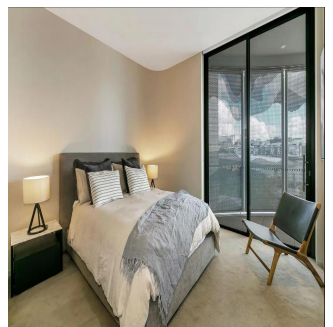

# Furnished Luxury Waterfront Apartment

Südafrika, Gauteng, Midrand, Barangaroo Avenue, 15, 2000,

MONATLICHER MIETPREIS

**USD 8.80**

qm 4 Zimmer 2 Schlafzimmer 2 Badezimmer

2 Etagen 2 qm Grundstücksfläche 2 Autostellplätze

**Kate Sommerville**

Torch Property Management

Millers Point, Australia - Ortszeit

+61 403 051 115

Located in the crown jewel of the Barangaroo foreshore, Cloud redefines the concept of wharf side luxury with an exhilarating blend of natural splendour and breathtaking architecture. Take your front row seat to the Harbour action and enjoy life in Sydney's hottest new waterfront precinct. Key Points - - Architectural masterwork by PTW architect Andrew Andersons - Interiors by Smart Design Studio inspired by Danish design - Floor to ceiling glass frames the unobstructed harbour vista - Carefully selected, brand new, designer furniture throughout - Luxury custom designed high-end fixtures and finishes - Dream Miele kitchen, marble floors, bespoke walls and cabinetry - Fluid in/outdoor living, signature cloud like movable shutter system - Large bedrooms with water views, marble mosaic tiled bathrooms - One secure car space, 24 hour concierge, ducted air conditioning - The Streets' dining, shopping and health spas at the door - The edge of the CBD, walk to Circular Quay, Wynyard and The Rocks