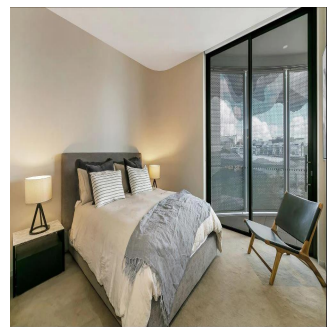

Penthouse

Furnished Luxury Waterfront Apartment

Südafrika, Gauteng, Midrand, Barangaroo Avenue, 15, 2000,

MONATLICHER MIETPREIS

\$ 8.80

4 qm 4 Zimmer 2 Schlafzimmer 2 Badezimmer

2 Etagen 2 qm Grundstücksfläche 2 Autostellplätze

Kate Sommerville

Torch Property Management

Millers Point, Australia - Ortszeit

+61 403 051 115

Located in the crown jewel of the Barangaroo foreshore, Cloud redefines the concept of wharf side luxury with an exhilarating blend of natural splendour and breathtaking architecture. Take your front row seat to the Harbour action and enjoy life in Sydney's hottest new waterfront precinct. Key Points - - Architectural masterwork by PTW architect Andrew Andersons - Interiors by Smart Design Studio inspired by Danish design - Floor to ceiling glass frames the unobstructed harbour vista - Carefully selected, brand new, designer furniture throughout - Luxury custom designed high-end fixtures and finishes - Dream Miele kitchen, marble floors, bespoke walls and cabinetry - Fluid in/outdoor living, signature cloud like movable shutter system - Large bedrooms with water views, marble mosaic tiled bathrooms - One secure car space, 24 hour concierge, ducted air conditioning - The Streets' dining, shopping and health spas at the door - The edge of the CBD, walk to Circular Quay, Wynyard and The Rocks