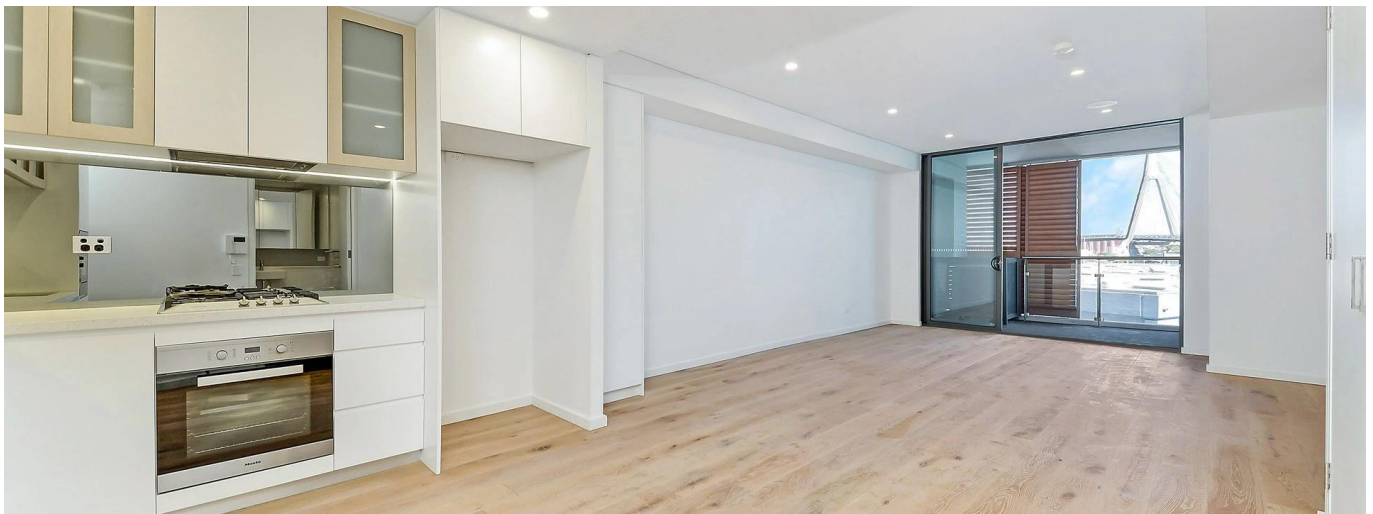

Jay Lee

Pw Realty

Sydney, Australia - Ortszeit

+61 450 048 978

Created by the awarding winning JPRA Turner team and build by Duffy Kennedy Constructions, this brand new 2 Bedroom apartment at 'PIER 99' features cutting edge design. Fresh, contemporary and sophisticated, impressive style and unparalleled architectural excellence, this 2 bedroom embrace's style and encompasses the vibrant Sydney lifestyle on offer. Property features: - Stunning views to Blackwattle Bay & Anzac Bridge - Kitchens feature Miele appliances and Parisitapware whilst intricately patterned mosaic feature walls in the bathrooms round out the stunning finishes - Secure underground parking - Internal laundry - Luxury bedrooms with built-in robes - Abundant lock storage space Location: - In the heart of Sydney's entertainment and lifestyle precinct - Short walk to Darling Harbour and 1 minute to light rail station - Wentworth Park and Sydney Fish markets on doorstep The apartment mirrors everything that's best in urban lifestyle. In a place where you can be in the city in minutes.It offers the ultimate convenient lifestyle. Make the most of the city, Darling Harbour, parkland, major shopping centres and restaurants all within a short stroll. FEATURES Air Conditioning, Built-In Wardrobes, Close to Transport, Close to Shops, Alarm System, Close to Schools, Security Access, Car Parking - Basement Security System

Verf?gbar Von: 12.07.2019

Etage: 4 Etagen: 4 Baujahr: 2017 Pkw-Stellpl?tze: 4 Baujahr: 2017 Typ: B?ro

Ausstattung

ID Eigenschaft ID

Ausseneinrichtung