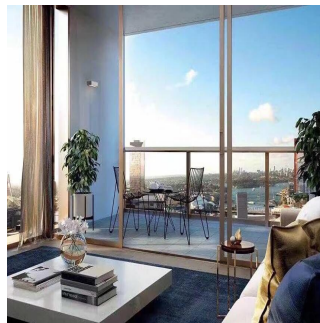

Penthouse

Luxury 1 Bedroom Designer Apartment Enjoys Unparalleled Views Of Water

Ukraine, Kyiv, Kyiv, Harbour St, , 2000,

- 70 qm
- 2 Zimmer
- 1 Schlafzimmer
- 1 Badezimmer
- 1 Etagen
- 1 qm Grundstücksfläche
- 1 Autostellplätze

Jay Lee

Pw Realty

Sydney, Australia - Ortszeit

+61 450 048 978

NE1 is Lend Lease's latest release within Darling Square, a globally recognised new address at the heart of Sydney. It brings together sensational Sydney views with unrivalled city convenience to offer residents a world-class lifestyle and luxurious home. Targeting 5 Star Green Star as built rating Property features: - Off plan resale 1Bedroom+1study - Total living area 61 sqm with external 9sqm - Estimated settlement date Mid 2019. - Fantastic Harbour view , north-facing. - Magnificent Water View Darling North Apartment Lifestyle and benefits: -Light rail at your doorstep with quick access to Sydney CBD, Central Station and Dulwich Hill -Easy walk to endless options of cafes, restaurants and bars -Footsteps away from shopping malls, local shops, universities and bus stops -Minutes stroll to Haymarket, Sydney CBD, Darling Harbour and Pyrmont. A unique opportunity to purchase within Sydney's most desirable and vibrant district with many attractions, seize the chance, and call Jenny 0416 847 500 today to know further details!