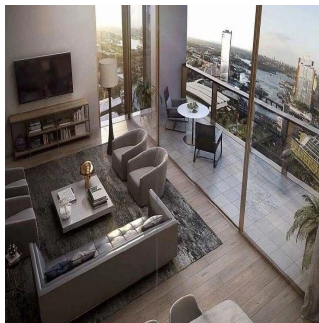

Penthouse

Luxury 1 Bedroom Designer Apartment Enjoys Unparalleled Views Of Water

Ukraine, Kyiv, Kyiv, Harbour St, , 2000,

- 70 qm
- 2 Zimmer
- 1 Schlafzimmer
- 1 Badezimmer
- 1 Etagen
- 1 qm Grundstücksfläche
- 1 Autostellplätze

Jay Lee

Pw Realty

Sydney, Australia - Ortszeit

+61 450 048 978

NE1 is Lend Lease's latest release within Darling Square, a globally recognised new address at the heart of Sydney. It brings together sensational Sydney views with unrivalled city convenience to offer residents a world-class lifestyle and luxurious home. Targeting 5 Star Green Star as built rating Property features: - Off plan resale 1Bedroom+1study - Total living area 61 sqm with external 9sqm - Estimated settlement date Mid 2019. - Fantastic Harbour view , north-facing. - Magnificent Water View Darling North Apartment Lifestyle and benefits: -Light rail at your doorstep with quick access to Sydney CBD, Central Station and Dulwich Hill -Easy walk to endless options of cafes, restaurants and bars -Footsteps away from shopping malls, local shops, universities and bus stops -Minutes stroll to Haymarket, Sydney CBD, Darling Harbour and Pyrmont. A unique opportunity to purchase within Sydney's most desirable and vibrant district with many attractions, seize the chance, and call Jenny 0416 847 500 today to know further details!