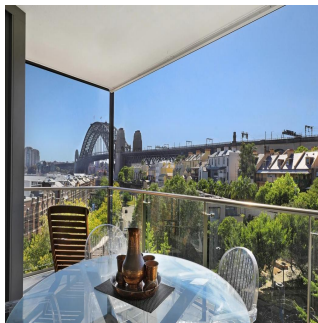

**Peacemaker Afolabi**

Brass And Castles

Lagos, Nigeria - Ortszeit

234 908 290 0193

Now on offer is this incredible two bedroom residence in the exclusive 'Parbury' building - boasting spectacular city and Harbour Bridge views from its prized North Eastern position, this is the ultimate in harbourside living. Enjoy contemporary luxury while being immersed in the history rich precincts of Millers Point & Walsh Bay. Featuring: - North Eastern aspect with breathtaking Harbour Bridge views - Large private balcony with access from living area & bedrooms - Generous bedrooms with built-in robes, master with ensuite - Modern kitchen with stone benchtops & Miele appliances - Featuring ducted air conditioning throughout & quality finishes - Ample storage, secure car space & a separate storage cage - Convenient location near The Rocks, Barangaroo, & Circular Quay - Boutique 33 unit development, access to resort style pool & gym facilities A truly unique opportunity not to be missed. For more information and inspection times, contact Bryn Fowler on 0423 663 663 or [bryn@sydneycoveproperty.com](mailto:bryn@sydneycoveproperty.com) All information contained herein is gathered from sources we deem to be reliable however, we cannot guarantee its accuracy and interested persons should rely on their own enquiries.