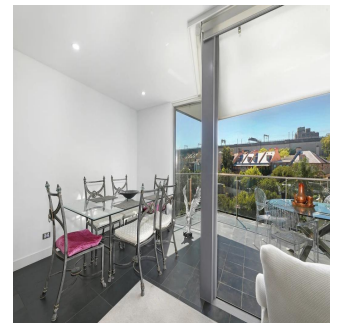

**Peacemaker Afolabi**

Brass And Castles

Lagos, Nigeria - Ortszeit

234 908 290 0193

Now on offer is this incredible two bedroom residence in the exclusive 'Parbury' building - boasting spectacular city and Harbour Bridge views from its prized North Eastern position, this is the ultimate in harbourside living. Enjoy contemporary luxury while being immersed in the history rich precincts of Millers Point & Walsh Bay. Featuring: - North Eastern aspect with breathtaking Harbour Bridge views - Large private balcony with access from living area & bedrooms - Generous bedrooms with built-in robes, master with ensuite - Modern kitchen with stone benchtops & Miele appliances - Featuring ducted air conditioning throughout & quality finishes - Ample storage, secure car space & a separate storage cage - Convenient location near The Rocks, Barangaroo, & Circular Quay - Boutique 33 unit development, access to resort style pool & gym facilities A truly unique opportunity not to be missed. For more information and inspection times, contact Bryn Fowler on 0423 663 663 or [bryn@sydneycoveproperty.com](mailto:bryn@sydneycoveproperty.com) All information contained herein is gathered from sources we deem to be reliable however, we cannot guarantee its accuracy and interested persons should rely on their own enquiries.