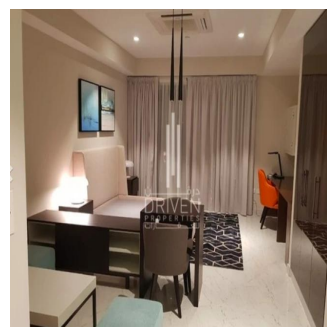

Penthouse

Amazing Studio Bedroom Mag Eye Dubai

?????????-?????????????? ????????????, Gauteng, Sandton, Muscat St, , ,

VERKAUFSPREIS

\$ 475000.00

394 qft 0 Zimmer 1 Schlafzimmer 1 Badezimmer

1 Etagen 1 qft Grundstücksfläche 1 Autostellplätze

Chris Pearson

Re/Max Address - Berea

Berea, South Africa - Ortszeit

27 31 313 1310

- Awesome studio bedroom with en-suite bath - Fully gated community - Contemporary design with elegant features - High class facilities and amenities - Largest community clubhouse - Massive swimming pool and children's pool - near by Burj Khalifa and The Dubai Mall - close to upcoming Meydan Mall w/ largest in-door Ski-Slope and largest dancing water fountain

Verf?gbar Von: 01.01.1970

Etage: 4 Etagen: 4 Baujahr: 2017 Pkw-Stellpl?tze: 4 Baujahr: 2017 Typ: B?ro

MAG EYE opens a door to a sophisticated urban lifestyle that is tailored to modern-day preferences and amenities, while ensuring each of these unique living spaces are both practical and affordable