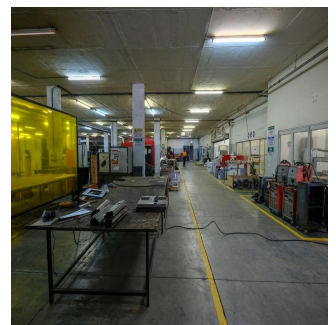

**Dion Williams**

Api Property Group

Sandton, South Africa - Ortszeit

+27 0795174743

A grade facility offering a stunning office component with modern finishes and spacious warehouse, situated in the very popular distribution node of Longmeadow Business Estate. There is ample parking bays for tenants and visitors as well as this property offers roller shutter door access. This property comprises of 4,483sqm warehouse space, 1,947sqm offices, ample yard space and is located on a 6,749sqm stand size. There's easy access to the N3 highway as well as the Gautrain and the industrial park has 24 hour security present.