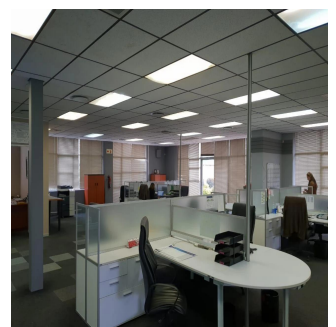

Dion Williams

Api Property Group
Sandton, South Africa - Ortszeit

☎️ +27 0795174743

MASSIVE PROPERTY TO LET / FOR SALE IN ELANDSFONETIN A grade facility available either to let at R48/sqm or can be purchased for R135 million excluding VAT. This incredible property has all the bells and whistles, perfect for a head quarters. The warehouse / factory measures 17,439sqm and the office component as well as the storage and ablution block is 7,246.90sqm. The building offers three phase electrical power supply and the pristine offices are fully air-conditioned. The property allows for fantastic access via two different roads and there is an excellent fire safety system in place i.e. fire extinguisher everywhere and easily accessible, fire escapes, well ventilated and a full sprinkler system installed. This premises is highly secure and is located only two minutes away from the highway and just 12 minutes away from OR Tambo International airport.