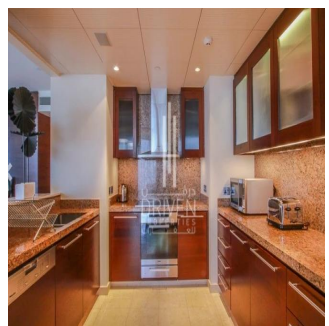

Penthouse

2 Bedroom Apartment Stunning View Burj Khalifa Tower

????????-????????????? ??????????, Gauteng, Sandton, Burj Khalifa Blvd, , ,

VERKAUFSPREIS

USD 5132500.00

- 🏠 2053 qft
- 🛏️ 0 Zimmer
- 🛏️ 2 Schlafzimmer
- 🚿 3 Badezimmer
- 🏢 3 Etagen
- 📐 3 qft Grundstücksfläche
- 🅅️ 3 Autostellplätze

Chris Pearson
Re/Max Address - Berea
Berea, South Africa - Ortszeit

📞 27 31 313 1310

Apartment for Sale in Burj Khalifa Downtown Dubai. Driven Properties are pleased to offer for sale this impressive 2 Bedroom apartment in Burj Khalifa Tower, Downtown Burj Dubai. Rented: 280,000 AED until March 15, 2018 (Available for viewing) Mid Floor unit in Burj Khalifa Huge windows w/ Sea and DIFC Views Bright & Spacious Layout Well equipped kitchen

Verf?gbar Von: 01.01.1970

Etage: 4   Etagen: 4   Baujahr: 2017   Pkw-Stellpl?tze: 4   Baujahr: 2017   Typ: Büro