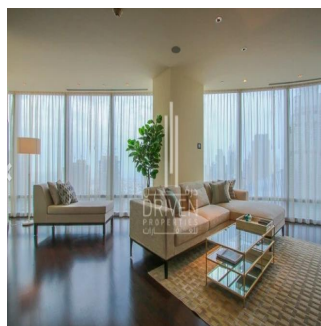

Penthouse

2 Bedroom Apartment Stunning View Burj Khalifa Tower

????????-????????????? ??????????, Gauteng, Sandton, Burj Khalifa Blvd, , ,

VERKAUFSPREIS

USD 5132500.00

- 🏠 2053 qft
- 🛏️ 0 Zimmer
- 🛏️ 2 Schlafzimmer
- 🚿 3 Badezimmer
- 🏢 3 Etagen
- 📐 3 qft Grundstücksfläche
- 🅅️ 3 Autostellplätze

Chris Pearson
 Re/Max Address - Berea
 Berea, South Africa - Ortszeit

📞 27 31 313 1310

Apartment for Sale in Burj Khalifa Downtown Dubai. Driven Properties are pleased to offer for sale this impressive 2 Bedroom apartment in Burj Khalifa Tower, Downtown Burj Dubai. Rented: 280,000 AED until March 15, 2018 (Available for viewing) Mid Floor unit in Burj Khalifa Huge windows w/ Sea and DIFC Views Bright & Spacious Layout Well equipped kitchen

Ausseneinrichtung