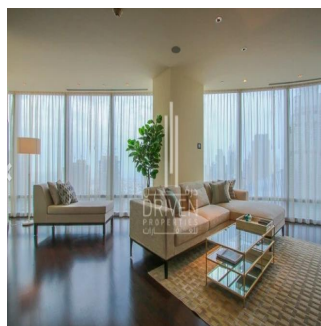

Penthouse

2 Bedroom Apartment Stunning View Burj Khalifa Tower

????????-????????????? ??????????, Gauteng, Sandton, Burj Khalifa Blvd, , ,

VERKAUFSPREIS

USD 5132500.00

- 🏠 2053 qft
- 🛏️ 0 Zimmer
- 🛏️ 2 Schlafzimmer
- 🚿 3 Badezimmer
- 🏢 3 Etagen
- 📐 3 qft Grundstücksfläche
- 🅅️ 3 Autostellplätze

Chris Pearson
Re/Max Address - Berea
Berea, South Africa - Ortszeit

📞 27 31 313 1310

Apartment for Sale in Burj Khalifa Downtown Dubai. Driven Properties are pleased to offer for sale this impressive 2 Bedroom apartment in Burj Khalifa Tower, Downtown Burj Dubai. Rented: 280,000 AED until March 15, 2018 (Available for viewing) Mid Floor unit in Burj Khalifa Huge windows w/ Sea and DIFC Views Bright & Spacious Layout Well equipped kitchen

Verf?gbar Von: 01.01.1970

Etage: 4   Etagen: 4   Baujahr: 2017   Pkw-Stellpl?tze: 4   Baujahr: 2017   Typ: Büro