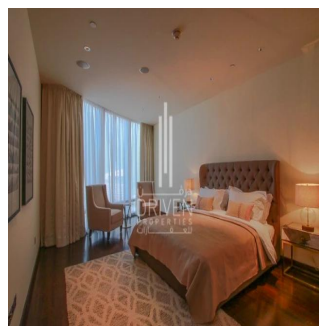

Penthouse

2 Bedroom Apartment Stunning View Burj Khalifa Tower

????????-????????????? ??????????, Gauteng, Sandton, Burj Khalifa Blvd, , ,

VERKAUFSPREIS

USD 5132500.00

- 🏠 2053 qft
- 🛏️ 0 Zimmer
- 🛏️ 2 Schlafzimmer
- 🚿 3 Badezimmer
- 🏢 3 Etagen
- 📐 3 qft Grundstücksfläche
- 🅅️ 3 Autostellplätze

Chris Pearson
Re/Max Address - Berea
Berea, South Africa - Ortszeit

📞 27 31 313 1310

Apartment for Sale in Burj Khalifa Downtown Dubai. Driven Properties are pleased to offer for sale this impressive 2 Bedroom apartment in Burj Khalifa Tower, Downtown Burj Dubai. Rented: 280,000 AED until March 15, 2018 (Available for viewing) Mid Floor unit in Burj Khalifa Huge windows w/ Sea and DIFC Views Bright & Spacious Layout Well equipped kitchen

Verf?gbar Von: 01.01.1970

Etage: 4   Etagen: 4   Baujahr: 2017   Pkw-Stellpl?tze: 4   Baujahr: 2017   Typ: Büro