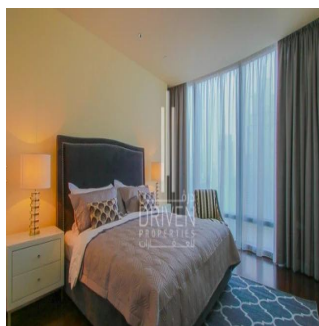

Penthouse

2 Bedroom Apartment Stunning View Burj Khalifa Tower

????????-????????????? ??????????, Gauteng, Sandton, Burj Khalifa Blvd, , ,

VERKAUFSPREIS

USD 5132500.00

- 🏠 2053 qft
- 🛏️ 0 Zimmer
- 🛏️ 2 Schlafzimmer
- 🚿 3 Badezimmer
- 🏢 3 Etagen
- 📐 3 qft Grundstücksfläche
- 🅅️ 3 Autostellplätze

Chris Pearson
Re/Max Address - Berea
Berea, South Africa - Ortszeit

📞 27 31 313 1310

Apartment for Sale in Burj Khalifa Downtown Dubai. Driven Properties are pleased to offer for sale this impressive 2 Bedroom apartment in Burj Khalifa Tower, Downtown Burj Dubai. Rented: 280,000 AED until March 15, 2018 (Available for viewing) Mid Floor unit in Burj Khalifa Huge windows w/ Sea and DIFC Views Bright & Spacious Layout Well equipped kitchen

Verf?gbar Von: 01.01.1970

Etage: 4   Etagen: 4   Baujahr: 2017   Pkw-Stellpl?tze: 4   Baujahr: 2017   Typ: Büro