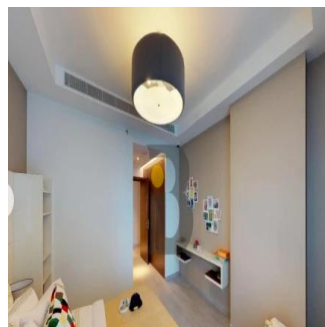

Penthouse

Luxury 1 Br Apartment Imperial Avenue Downtown

Südafrika, Gauteng, Johannesburg, Burj Khalifa Blvd, , ,

VERKAUFSPREIS

USD 1555000.00

🏠 876 qft 🛏️ 0 Zimmer 🛏️ 1 Schlafzimmer 🚿 2 Badezimmer

🏗️ 2 Etagen 📐 2 qft Grundstücksfläche 🚗 2 Autostellplätze

New Agent Happy
New User To Company Test
United States - Ortszeit

📞 54 23534346

1 Bed apartment High rise , Burj Khalifa view & canal view High quality interior finishing & flooring Fully fitted kitchen with white goods Fully fitted wardrobes Floor to ceiling glass windows for downtown view Good size washrooms Big balcony car parking Infinity swimming pool Gym, Jacuzzi