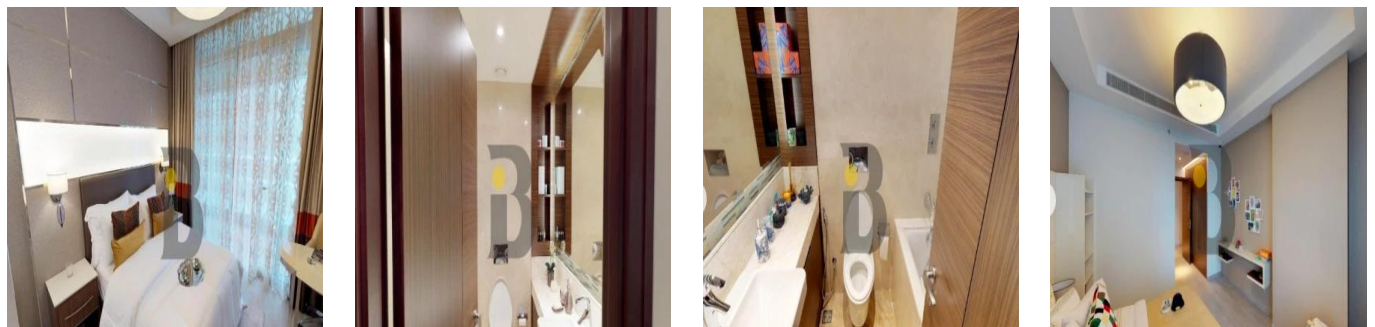

# Luxury 1 Br Apartment Imperial Avenue Downtown

Südafrika, Gauteng, Johannesburg, Burj Khalifa Blvd, , ,

VERKAUFSPREIS

**USD 1555000.00**

🏠 876 qft    🛏️ 0 Zimmer    🛏️ 1 Schlafzimmer    🚿 2 Badezimmer

🏗️ 2 Etagen    📐 2 qft Grundstücksfläche    🅇 2 Autostellplätze

**New Agent Happy**  
New User To Company Test  
United States - Ortszeit

📞 54 23534346

1 Bed apartment High rise , Burj Khalifa view & canal view High quality interior finishing & flooring Fully fitted kitchen with white goods Fully fitted wardrobes Floor to ceiling glass windows for downtown view Good size washrooms Big balcony car parking Infinity swimming pool Gym, Jacuzzi