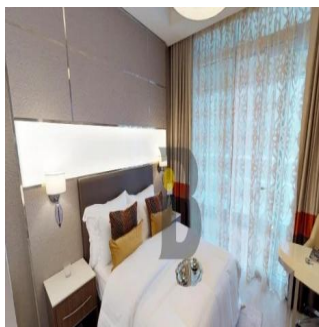

Penthouse

Luxury 1 Br Apartment Imperial Avenue Downtown

Südafrika, Gauteng, Johannesburg, Burj Khalifa Blvd, , ,

VERKAUFSPREIS

USD 1555000.00

🏠 876 qft 🛏️ 0 Zimmer 🛏️ 1 Schlafzimmer 🚿 2 Badezimmer

🏗️ 2 Etagen 📐 2 qft Grundstücksfläche 🚗 2 Autostellplätze

New Agent Happy
New User To Company Test
United States - Ortszeit

📞 54 23534346

1 Bed apartment High rise , Burj Khalifa view & canal view High quality interior finishing & flooring Fully fitted kitchen with white goods Fully fitted wardrobes Floor to ceiling glass windows for downtown view Good size washrooms Big balcony car parking Infinity swimming pool Gym, Jacuzzi