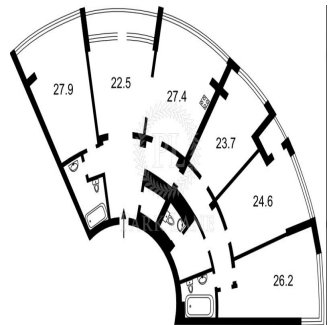

Penthouse

Sale Apartment 6-Room Konovalcia Evhena (Shchorsa) St. 26? Kyiv

Südafrika, Gauteng, Sandton, Yevhena Konovaltsia St, 26A, 02000,

VERKAUFSPREIS
$ 536000.00

- 🏠 206 qm
- 🏠 6 Zimmer
- 🛏️ 3 Schlafzimmer
- 🚿 2 Badezimmer
- 🏠 2 Etagen
- 📐 2 qm Grundstücksfläche
- 🚗 2 Autostellplätze

Ephraim Zaslansky
Firtz Realty
Johannesburg, South Africa - Ortszeit

📞 27 11 731 0300

Apartments are located in the center of Pechersk district in the club building "Skyline" with its closed territory, service, presentable lobby, Orona high-speed elevators, video surveillance, panoramic glazing - Schuco (thermal and sound isolation), automated dispatch service (anti-flood control). Wi-Fi in public areas, exclusive furnish on each floor, H = 3m.

Verf?gbar Von: 01.01.1970

Etage: 4   Etagen: 4   Baujahr: 2017   Pkw-Stellpl?tze: 4   Baujahr: 2017   Typ: Büro