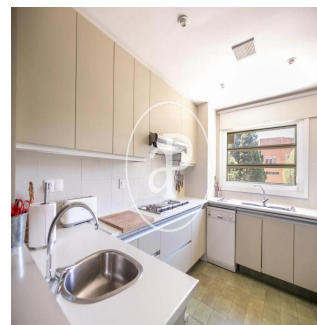

Barcelona, Spain - Ortszeit

+34 93 528 89 08

In the best area of Pedralbes, next to the Real Club de Tennis Barcelona, we find this exclusive property of 265sqm to reform. It is outside with three winds, surrounded by green areas, with spacious and bright rooms. The day zone and the night zone are very well differentiated. From the main elevator of the property we access the entrance hall, where we find a wardrobe and a courtesy toilet. It has a large living room in three environments: living room, dining room and office area or living area. All these rooms have exit to a fantastic terrace of 30sqm with views to the garden. From the dining room we have access to a large kitchen-office with water area, bedroom and bathroom service. The night area consists of an impressive master suite, with a large bathroom and dressing room, a suite with its bathroom and two bedrooms that share another bathroom. All rooms are exterior and have built-in wardrobes. The property is part of a community with garden, swimming pool and tennis court, a gymnasium and a games room. It has four parking spaces, a large storage room and concierge service and 24h surveillance. The estate is close to internationally renowned colleges and universities. It also has easy access to all types of public transport.