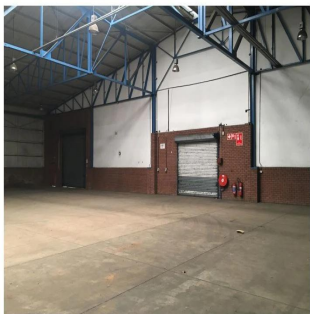

🏗️ 0 Etagen    📐 0 qm Grundstücksfläche    🚗 0 Autostellplätze

**Llave Bienes Raices**  
Llave Bienes Raices  
Ciudad de México, Mexico - Ortszeit

+52 55 5350 1150

POMONA PRIME WAREHOUSE LOCATED ON POMONA ROAD CLOSE TO OR TAMBO Prime located warehouse close to R21 and on Pomona Rd with access to other main arterial roads Factory consists of 1124 sqm Dispatch office on factory floor Dispatch door access onto ramped loading platform Air conditioned office Natural light Extra 94 sqm Cold room included if required 24 hour security Paved yard of 675 sqm Additional 300 sqm of yard available if required.