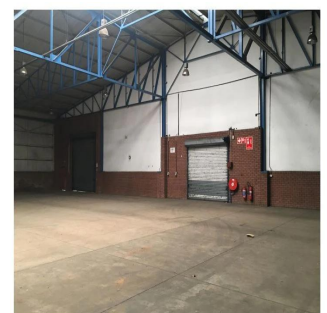

0 Etagen 0 qm Grundstücksfläche 0 Autostellplätze

Llave Bienes Raices

Llave Bienes Raices

Ciudad de México, Mexico - Ortszeit

+52 55 5350 1150

POMONA PRIME WAREHOUSE LOCATED ON POMONA ROAD CLOSE TO OR TAMBO Prime located warehouse close to R21 and on Pomona Rd with access to other main arterial roads Factory consists of 1124 sqm Dispatch office on factory floor Dispatch door access onto ramped loading platform Air conditioned office Natural light Extra 94 sqm Cold room included if required 24 hour security Paved yard of 675 sqm Additional 300 sqm of yard available if required.

Verfügbar Von: 06.06.2019

Etage: 4

Etagen: 4

Baujahr: 2017

Pkw-Stellplätze: 4

Baujahr: 2017

Typ: Büro

Ausstattung