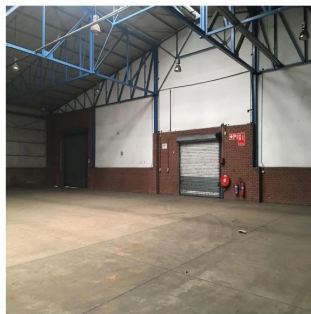

**Llave Bienes Raices**  
Llave Bienes Raices  
Ciudad de México, Mexico - Ortszeit

+52 55 5350 1150

POMONA PRIME WAREHOUSE LOCATED ON POMONA ROAD CLOSE TO OR TAMBO Prime located warehouse close to R21 and on Pomona Rd with access to other main arterial roads Factory consists of 1124 sqm Dispatch office on factory floor Dispatch door access onto ramped loading platform Air conditioned office Natural light Extra 94 sqm Cold room included if required 24 hour security Paved yard of 675 sqm Additional 300 sqm of yard available if required.