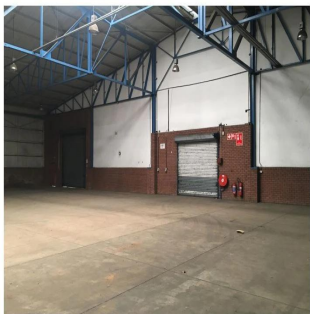

**Llave Bienes Raices**  
Llave Bienes Raices  
Ciudad de México, Mexico - Ortszeit

+52 55 5350 1150

POMONA PRIME WAREHOUSE LOCATED ON POMONA ROAD CLOSE TO OR TAMBO Prime located warehouse close to R21 and on Pomona Rd with access to other main arterial roads Factory consists of 1124 sqm Dispatch office on factory floor Dispatch door access onto ramped loading platform Air conditioned office Natural light Extra 94 sqm Cold room included if required 24 hour security Paved yard of 675 sqm Additional 300 sqm of yard available if required.