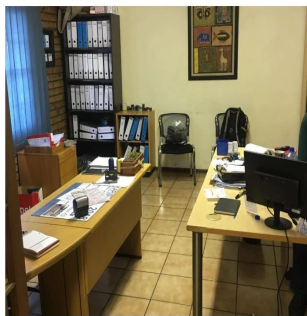

**Llave Bienes Raices**  
Llave Bienes Raices  
Ciudad de México, Mexico - Ortszeit

+52 55 5350 1150

PRIME LOCATED FACTORY WITH GOOD MIS OF OFFICE TO FACTORY SPACE CLOSE TO ALL ARTERIAL ROADS A prime factory with the perfect ratio of office to factory space In a Prime Location, good security, 3 phase 8 offices large yard close to arterial roads 8 m to the eaves air conditioned offices with a reception and changing rooms for factory staff ample parking for trucks and staff vehicles Large Yard Security and cameras and alarmed Good natural light Prime Location for Distribution and manufacturing TWO entrances one on Kelly and the other on adjacent road at the rear of the property