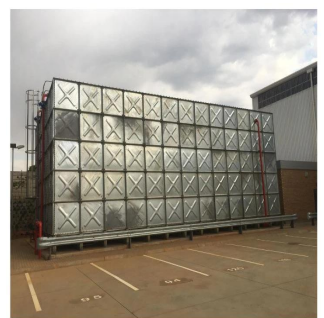

0 Etagen 0 qm Grundstücksfläche 0 Autostellplätze

Llave Bienes Raices

Llave Bienes Raices
Ciudad de México, Mexico - Ortszeit

+52 55 5350 1150

NEW STATE OF THE ART LOGISTIC WAREHOUSE POMONA Warehouse 3874 sqm Office on two floors 487 sqm Separate ladies and gents toilets and separate handicapped facility as well. Balconies and foyer as well as wheel chair friendly access to building 3 x dock levelers with 6 m roller doors state of the art fire detection system and sprinkler system. turning circle for large trucks and ample parking 24 hour security

Verfügbar Von: 06.06.2019

Etage: 4 Etagen: 4 Baujahr: 2017 Pkw-Stellplätze: 4 Baujahr: 2017 Typ: Büro

Ausstattung

ID

Eigenschaft ID

Ausseneinrichtung