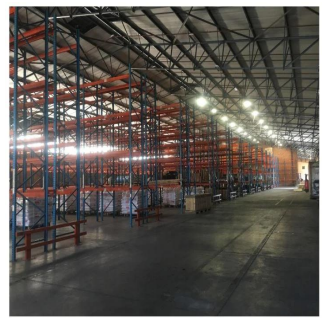

0 Etagen 0 qm Grundstücksfläche 0 Autostellplätze

Llave Bienes Raices

Llave Bienes Raices
Ciudad de México, Mexico - Ortszeit

+52 55 5350 1150

PRIME WAREHOUSING AND SUITABLE FOR LOGISTICAL OPERATIONS IN SORT AFTER POMONA CLOSE TO OR TAMBO Prime Warehousing facility with many extras Warehouse 5200 sqm Office 638 sqm Warehouse can be sublet and divided with the second warehouse offering 2000sqm Unit consists of racking with sprinkler system within the racks Generator as back up Cold storage unit as well Water tanks for fire system on site Smoke extractors in the roof 3 phase 4x dock levelers 2x drive in ramps 3x on grade offloading stations all weather loading and off loading facilities 24 hour security Fully electrified parameter Turning circle for trucks Fully paved yard and open area Ample under cover parking Offices with balconies Meeting and board rooms Open plan offices Dedicated server room Reception area Toilet facilities on both levels of offices

Verf?gbar Von: 06.06.2019

Etage: 4

Etagen: 4

Baujahr: 2017

Pkw-Stellpl?tze: 4

Baujahr: 2017

Typ: Büro

Ausstattung