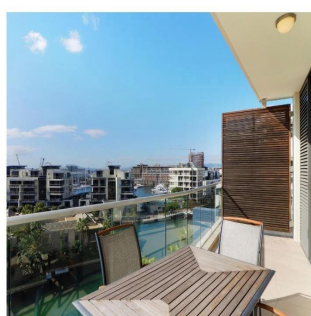

🏠 2 Etagen    📏 2 qm Grundstücksfläche    🚗 2 Autostellplätze

**Johannes Lategan**

Village N Life Realty

Cape Town, South Africa - Ortszeit

+27 825541741

GEM OF JULIETTE This stylish gem is situated in the heart of the exclusive Marina Estate. The unit is elevated with phenomenal views and comes with an open plan kitchen, living/dining area which leads onto a spacious balcony with awesome majestic views. Both en-suite bedrooms opens on to the balcony area. The estate is within walking distance of the famous V&A Waterfront which, has a wide selection of restaurants and entertainment. The Waterfront Marina offers access to 5 communal pools; gymnasium and 24/7 security.