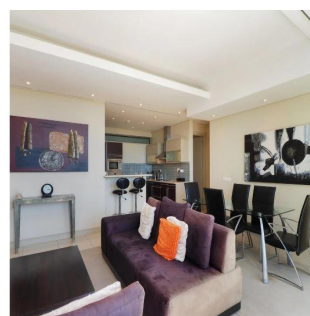

🏠 2 Etagen    📏 2 qm Grundstücksfläche    🚗 2 Autostellplätze

**Johannes Lategan**

Village N Life Realty

Cape Town, South Africa - Ortszeit

+27 825541741

GEM OF JULIETTE This stylish gem is situated in the heart of the exclusive Marina Estate. The unit is elevated with phenomenal views and comes with an open plan kitchen, living/dining area which leads onto a spacious balcony with awesome majestic views. Both en-suite bedrooms opens on to the balcony area. The estate is within walking distance of the famous V&A Waterfront which, has a wide selection of restaurants and entertainment. The Waterfront Marina offers access to 5 communal pools; gymnasium and 24/7 security.