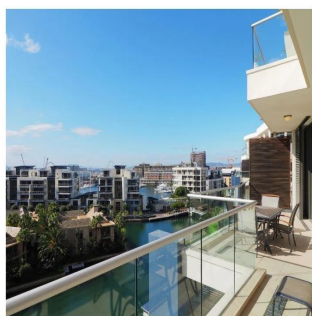

🏠 2 Etagen    📏 2 qm Grundstücksfläche    🚗 2 Autostellplätze

**Johannes Lategan**

Village N Life Realty

Cape Town, South Africa - Ortszeit

+27 825541741

GEM OF JULIETTE This stylish gem is situated in the heart of the exclusive Marina Estate. The unit is elevated with phenomenal views and comes with an open plan kitchen, living/dining area which leads onto a spacious balcony with awesome majestic views. Both en-suite bedrooms opens on to the balcony area. The estate is within walking distance of the famous V&A Waterfront which, has a wide selection of restaurants and entertainment. The Waterfront Marina offers access to 5 communal pools; gymnasium and 24/7 security.