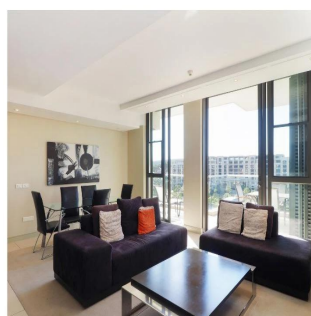

## 2 Bedroom Apartment For Rent In An Exclusive Estate In Waterfront

Südafrika, Westkap, Kapstadt, , , 8001,

MONATLICHER MIETPREIS

**\$ 4200.00**

VERKAUFSPREIS

**\$ 0.00**

🏠 146 qm    🏠 4 Zimmer    🛏 2 Schlafzimmer    🚿 2 Badezimmer

🏠 2 Etagen    📏 2 qm Grundstücksfläche    🚗 2 Autostellplätze

**Johannes Lategan**

Village N Life Realty

Cape Town, South Africa - Ortszeit

+27 825541741

GEM OF JULIETTE This stylish gem is situated in the heart of the exclusive Marina Estate. The unit is elevated with phenomenal views and comes with an open plan kitchen, living/dining area which leads onto a spacious balcony with awesome majestic views. Both en-suite bedrooms opens on to the balcony area. The estate is within walking distance of the famous V&A Waterfront which, has a wide selection of restaurants and entertainment. The Waterfront Marina offers access to 5 communal pools; gymnasium and 24/7 security.