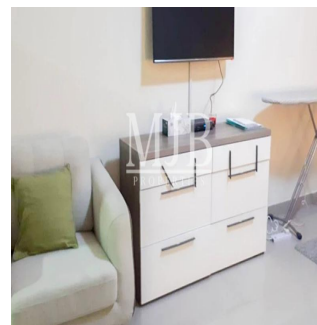

Penthouse

Spacious Studio In Plaza Residence Jvc

Mauritius, Savanne District, Bel Ombre, , , ,

VERKAUFSPREIS

\$ 399999.00

 488 qft  0 Zimmer  1 Schlafzimmer  1 Badezimmer

 1 Etagen  1 qft  1 Autostellplätze
Grundstücksfläche

Pete Parker

Prkk

Vancouver, Canada - Ortszeit

598 3453645645

MJB Properties is pleased to offer this Spacious Studio In Plaza Residence -JVC Property Descriptions: Balcony Vacant on Transfer Basement parking for each apartment Beautiful Garden Fun Children's play areas State of Art Swimming Pool Quality Kitchen Cabinets and Wardrobes Security in the building Forebode quality finishing Spanish Style Building Studio With Nice View Famous Grocery And Laundry In Same Building