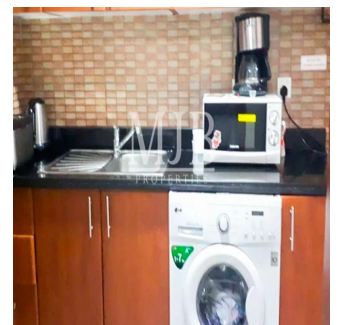

Penthouse

Spacious Studio In Plaza Residence Jvc

Mauritius, Savanne District, Bel Ombre, , , ,

VERKAUFSPREIS

\$ 399999.00

 488 qft  0 Zimmer  1 Schlafzimmer  1 Badezimmer

 1 Etagen  1 qft  1 Autostellplätze
Grundstücksfläche

Pete Parker

Prkk

Vancouver, Canada - Ortszeit

598 3453645645

MJB Properties is pleased to offer this Spacious Studio In Plaza Residence -JVC Property Descriptions: Balcony Vacant on Transfer Basement parking for each apartment Beautiful Garden Fun Children's play areas State of Art Swimming Pool Quality Kitchen Cabinets and Wardrobes Security in the building Forebode quality finishing Spanish Style Building Studio With Nice View Famous Grocery And Laundry In Same Building