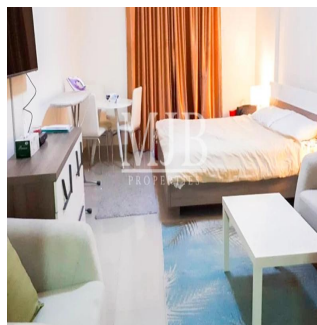

Penthouse

Spacious Studio In Plaza Residence Jvc

Mauritius, Savanne District, Bel Ombre, , , ,

VERKAUFSPREIS

\$ 399999.00

 488 qft  0 Zimmer  1 Schlafzimmer  1 Badezimmer

 1 Etagen  1 qft  1 Autostellplätze
Grundstücksfläche

Pete Parker

Prkk

Vancouver, Canada - Ortszeit

598 3453645645

MJB Properties is pleased to offer this Spacious Studio In Plaza Residence -JVC Property Descriptions: Balcony Vacant on Transfer Basement parking for each apartment Beautiful Garden Fun Children's play areas State of Art Swimming Pool Quality Kitchen Cabinets and Wardrobes Security in the building Forebode quality finishing Spanish Style Building Studio With Nice View Famous Grocery And Laundry In Same Building