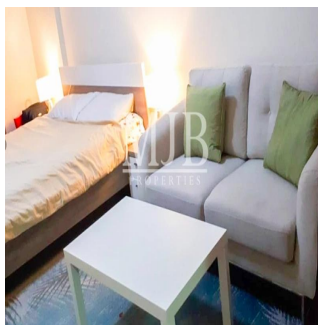

Penthouse

Spacious Studio In Plaza Residence Jvc

Mauritius, Savanne District, Bel Ombre, , , ,

VERKAUFSPREIS

\$ 399999.00

 488 qft  0 Zimmer  1 Schlafzimmer  1 Badezimmer

 1 Etagen  1 qft  1 Autostellplätze
Grundstücksfläche

Pete Parker

Prkk

Vancouver, Canada - Ortszeit

598 3453645645

MJB Properties is pleased to offer this Spacious Studio In Plaza Residence -JVC Property Descriptions: Balcony Vacant on Transfer Basement parking for each apartment Beautiful Garden Fun Children's play areas State of Art Swimming Pool Quality Kitchen Cabinets and Wardrobes Security in the building Forebode quality finishing Spanish Style Building Studio With Nice View Famous Grocery And Laundry In Same Building