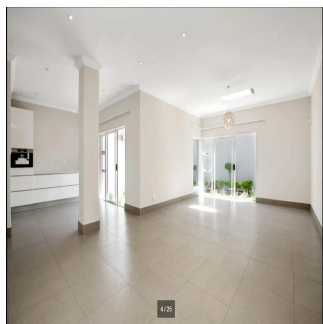

# Impressive 4 Bedroom Family House For Rent In Hyde Park

Malediven, Soneva Jani, Hangnaameedhoo, 2nd Rd, , 2196,

MONATLICHER MIETPREIS

**\$ 5466.00**

VERKAUFSPREIS

**\$ 0.00**

- 870 qm
- 9 Zimmer
- 4 Schlafzimmer
- 5 Badezimmer
- 5 Etagen
- 5 qm Grundstücksfläche
- 5 Autostellplätze

**Ty Bello**  
Tttytr  
Abuja, Nigeria - Ortszeit

234 986543223

IMPRESSIVE 4 BEDROOM FAMILY HOME Flawless design with a neutral colour palette this single storey spectacular family home offers a setting with vistas of trees and stunning landscaped garden and water features. Clean lines characterize the modern fluidity allowing easy comfortable indoor/outdoor entertaining with bar on an extensive covered patio to sparkling pool and tennis court. Modern open plan kitchen and separate scullery and pantry with top quality finishes, central island, built-in coffee machine, integrated fridge/freezer and walk in fridge. 4 bedrooms are on the east wing with sliding doors opening to the garden. The master suite has a full bathroom, double shower and walking in dressing room. Security comprises of state of the art alarm system connected to mobile devices, CCTV, high perimeter walls with electric fencing, beams and double electric gates. Double automated garage, double carport and staff accommodation. The property also has a separate complete 2 bed cottage with separate entrance. Positioned on a large stand to maximize building this property presents a rare opportunity to realize one's own trophy home. In close proximity to Hyde Park Shopping Centre and available immediately!