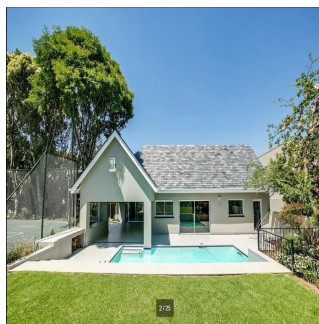

Penthouse

Impressive 4 Bedroom Family House For Rent In Hyde Park

Malediven, Soneva Jani, Hangnaameedhoo, 2nd Rd, , 2196,

MONATLICHER MIETPREIS

USD 5466.00

VERKAUFSPREIS

USD 0.00

- 870 qm
- 9 Zimmer
- 4 Schlafzimmer
- 5 Badezimmer
- 5 Etagen
- 5 qm Grundstücksfläche
- 5 Autostellplätze

Ty Bello
Tttytr
Abuja, Nigeria - Ortszeit

234 986543223

IMPRESSIVE 4 BEDROOM FAMILY HOME Flawless design with a neutral colour palette this single storey spectacular family home offers a setting with vistas of trees and stunning landscaped garden and water features. Clean lines characterize the modern fluidity allowing easy comfortable indoor/outdoor entertaining with bar on an extensive covered patio to sparkling pool and tennis court. Modern open plan kitchen and separate scullery and pantry with top quality finishes, central island, built-in coffee machine, integrated fridge/freezer and walk in fridge. 4 bedrooms are on the east wing with sliding doors opening to the garden. The master suite has a full bathroom, double shower and walking in dressing room. Security comprises of state of the art alarm system connected to mobile devices, CCTV, high perimeter walls with electric fencing, beams and double electric gates. Double automated garage, double carport and staff accommodation. The property also has a separate complete 2 bed cottage with separate entrance. Positioned on a large stand to maximize building this property presents a rare opportunity to realize one's own trophy home. In close proximity to Hyde Park Shopping Centre and available immediately!

Verfügbar Von: 28.05.2019

Etage: 4 Etagen: 4 Baujahr: 2017 Pkw-Stellplätze: 4 Baujahr: 2017 Typ: Büro

Ausstattung

ID	Eigenschaft ID	Klimatisierung	Alarmanlage
Cctv	Sprinkleranlage		

Ausseneinrichtung

24 Stunden Sicherheit	Balkon	Vollständig eingezäunt	Garage
Gepflegter Garten	Schwimmbad	Tennisplatz	