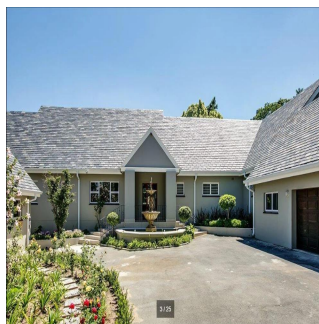

# Impressive 4 Bedroom Family House For Rent In Hyde Park

Malediven, Soneva Jani, Hangnaameedhoo, 2nd Rd, , 2196,

MONATLICHER MIETPREIS

**\$ 5466.00**

VERKAUFSPREIS

**\$ 0.00**

- 870 qm
- 9 Zimmer
- 4 Schlafzimmer
- 5 Badezimmer
- 5 Etagen
- 5 qm Grundstücksfläche
- 5 Autostellplätze

**Ty Bello**  
Tttytr  
Abuja, Nigeria - Ortszeit

234 986543223

IMPRESSIVE 4 BEDROOM FAMILY HOME Flawless design with a neutral colour palette this single storey spectacular family home offers a setting with vistas of trees and stunning landscaped garden and water features. Clean lines characterize the modern fluidity allowing easy comfortable indoor/outdoor entertaining with bar on an extensive covered patio to sparkling pool and tennis court. Modern open plan kitchen and separate scullery and pantry with top quality finishes, central island, built-in coffee machine, integrated fridge/freezer and walk in fridge. 4 bedrooms are on the east wing with sliding doors opening to the garden. The master suite has a full bathroom, double shower and walking in dressing room. Security comprises of state of the art alarm system connected to mobile devices, CCTV, high perimeter walls with electric fencing, beams and double electric gates. Double automated garage, double carport and staff accommodation. The property also has a separate complete 2 bed cottage with separate entrance. Positioned on a large stand to maximize building this property presents a rare opportunity to realize one's own trophy home. In close proximity to Hyde Park Shopping Centre and available immediately!