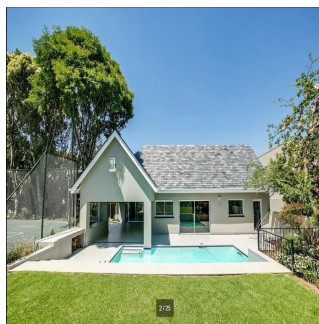

# Impressive 4 Bedroom Family House For Rent In Hyde Park

Malediven, Soneva Jani, Hangnaameedhoo, 2nd Rd, , 2196,

MONATLICHER MIETPREIS

**\$ 5466.00**

VERKAUFSPREIS

**\$ 0.00**

- 870 qm
- 9 Zimmer
- 4 Schlafzimmer
- 5 Badezimmer
- 5 Etagen
- 5 qm Grundstücksfläche
- 5 Autostellplätze

**Ty Bello**  
Tttytr  
Abuja, Nigeria - Ortszeit

234 986543223

IMPRESSIVE 4 BEDROOM FAMILY HOME Flawless design with a neutral colour palette this single storey spectacular family home offers a setting with vistas of trees and stunning landscaped garden and water features. Clean lines characterize the modern fluidity allowing easy comfortable indoor/outdoor entertaining with bar on an extensive covered patio to sparkling pool and tennis court. Modern open plan kitchen and separate scullery and pantry with top quality finishes, central island, built-in coffee machine, integrated fridge/freezer and walk in fridge. 4 bedrooms are on the east wing with sliding doors opening to the garden. The master suite has a full bathroom, double shower and walking in dressing room. Security comprises of state of the art alarm system connected to mobile devices, CCTV, high perimeter walls with electric fencing, beams and double electric gates. Double automated garage, double carport and staff accommodation. The property also has a separate complete 2 bed cottage with separate entrance. Positioned on a large stand to maximize building this property presents a rare opportunity to realize one's own trophy home. In close proximity to Hyde Park Shopping Centre and available immediately!

### Ausseneinrichtung

24 Stunden Sicherheit	Balkon	Vollständig eingezäunt	Garage
Gepflegter Garten	Schwimmbad	Tennisplatz	