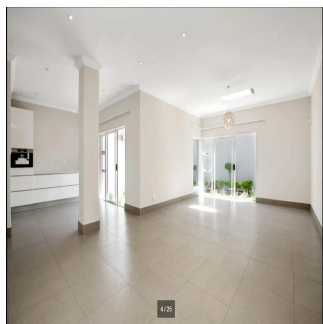

Penthouse

Impressive 4 Bedroom Family House For Rent In Hyde Park

Malediven, Soneva Jani, Hangnaameedhoo, 2nd Rd, , 2196,

MONATLICHER MIETPREIS

USD 5466.00

VERKAUFSPREIS

USD 0.00

- 870 qm
- 9 Zimmer
- 4 Schlafzimmer
- 5 Badezimmer
- 5 Etagen
- 5 qm Grundstücksfläche
- 5 Autostellplätze

Ty Bello
Tttytr
Abuja, Nigeria - Ortszeit

234 986543223

IMPRESSIVE 4 BEDROOM FAMILY HOME Flawless design with a neutral colour palette this single storey spectacular family home offers a setting with vistas of trees and stunning landscaped garden and water features. Clean lines characterize the modern fluidity allowing easy comfortable indoor/outdoor entertaining with bar on an extensive covered patio to sparkling pool and tennis court. Modern open plan kitchen and separate scullery and pantry with top quality finishes, central island, built-in coffee machine, integrated fridge/freezer and walk in fridge. 4 bedrooms are on the east wing with sliding doors opening to the garden. The master suite has a full bathroom, double shower and walking in dressing room. Security comprises of state of the art alarm system connected to mobile devices, CCTV, high perimeter walls with electric fencing, beams and double electric gates. Double automated garage, double carport and staff accommodation. The property also has a separate complete 2 bed cottage with separate entrance. Positioned on a large stand to maximize building this property presents a rare opportunity to realize one's own trophy home. In close proximity to Hyde Park Shopping Centre and available immediately!

Verfügbar Von: 28.05.2019

Etage: 4 Etagen: 4 Baujahr: 2017 Pkw-Stellplätze: 4 Baujahr: 2017 Typ: Büro

Ausstattung

ID	Eigenschaft ID	Klimatisierung	Alarmanlage
Cctv	Sprinkleranlage		

Ausseneinrichtung

24 Stunden Sicherheit	Balkon	Vollständig eingezäunt	Garage
Gepflegter Garten	Schwimmbad	Tennisplatz	