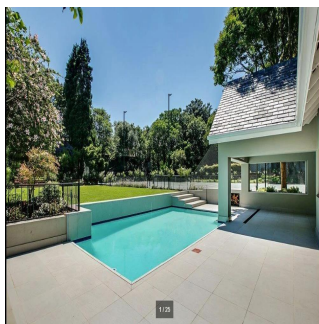

Penthouse

Impressive 4 Bedroom Family House For Rent In Hyde Park

Malediven, Soneva Jani, Hangnaameedhoo, 2nd Rd, , 2196,

MONATLICHER MIETPREIS

USD 5466.00

VERKAUFSPREIS

USD 0.00

- 870 qm
- 9 Zimmer
- 4 Schlafzimmer
- 5 Badezimmer
- 5 Etagen
- 5 qm Grundstücksfläche
- 5 Autostellplätze

Ty Bello
Tttytr
Abuja, Nigeria - Ortszeit

234 986543223

IMPRESSIVE 4 BEDROOM FAMILY HOME Flawless design with a neutral colour palette this single storey spectacular family home offers a setting with vistas of trees and stunning landscaped garden and water features. Clean lines characterize the modern fluidity allowing easy comfortable indoor/outdoor entertaining with bar on an extensive covered patio to sparkling pool and tennis court. Modern open plan kitchen and separate scullery and pantry with top quality finishes, central island, built-in coffee machine, integrated fridge/freezer and walk in fridge. 4 bedrooms are on the east wing with sliding doors opening to the garden. The master suite has a full bathroom, double shower and walking in dressing room. Security comprises of state of the art alarm system connected to mobile devices, CCTV, high perimeter walls with electric fencing, beams and double electric gates. Double automated garage, double carport and staff accommodation. The property also has a separate complete 2 bed cottage with separate entrance. Positioned on a large stand to maximize building this property presents a rare opportunity to realize one's own trophy home. In close proximity to Hyde Park Shopping Centre and available immediately!

Verfügbar Von: 28.05.2019

Etage: 4 Etagen: 4 Baujahr: 2017 Pkw-Stellplätze: 4 Baujahr: 2017 Typ: Büro

Ausstattung

ID	Eigenschaft ID	Klimatisierung	Alarmanlage
Cctv	Sprinkleranlage		

Ausseneinrichtung

24 Stunden Sicherheit	Balkon	Vollständig eingezäunt	Garage
Gepflegter Garten	Schwimmbad	Tennisplatz	