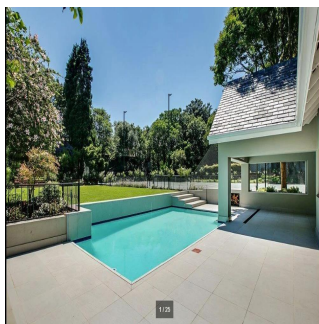

# Impressive 4 Bedroom Family House For Rent In Hyde Park

Malediven, Soneva Jani, Hangnaameedhoo, 2nd Rd, , 2196,

MONATLICHER MIETPREIS

**\$ 5466.00**

VERKAUFSPREIS

**\$ 0.00**

- 870 qm
- 9 Zimmer
- 4 Schlafzimmer
- 5 Badezimmer
- 5 Etagen
- 5 qm Grundstücksfläche
- 5 Autostellplätze

**Ty Bello**  
Tttytr  
Abuja, Nigeria - Ortszeit

234 986543223

IMPRESSIVE 4 BEDROOM FAMILY HOME Flawless design with a neutral colour palette this single storey spectacular family home offers a setting with vistas of trees and stunning landscaped garden and water features. Clean lines characterize the modern fluidity allowing easy comfortable indoor/outdoor entertaining with bar on an extensive covered patio to sparkling pool and tennis court. Modern open plan kitchen and separate scullery and pantry with top quality finishes, central island, built-in coffee machine, integrated fridge/freezer and walk in fridge. 4 bedrooms are on the east wing with sliding doors opening to the garden. The master suite has a full bathroom, double shower and walking in dressing room. Security comprises of state of the art alarm system connected to mobile devices, CCTV, high perimeter walls with electric fencing, beams and double electric gates. Double automated garage, double carport and staff accommodation. The property also has a separate complete 2 bed cottage with separate entrance. Positioned on a large stand to maximize building this property presents a rare opportunity to realize one's own trophy home. In close proximity to Hyde Park Shopping Centre and available immediately!

### Ausseneinrichtung

24 Stunden Sicherheit	Balkon	Vollständig eingezäunt	Garage
Gepflegter Garten	Schwimmbad	Tennisplatz	