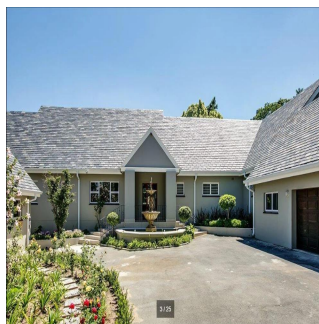

Penthouse

Impressive 4 Bedroom Family House For Rent In Hyde Park

Malediven, Soneva Jani, Hangnaameedhoo, 2nd Rd, , 2196,

MONATLICHER MIETPREIS

USD 5466.00

VERKAUFSPREIS

USD 0.00

- 870 qm
- 9 Zimmer
- 4 Schlafzimmer
- 5 Badezimmer
- 5 Etagen
- 5 qm Grundstücksfläche
- 5 Autostellplätze

Ty Bello
Tttytr
Abuja, Nigeria - Ortszeit

234 986543223

IMPRESSIVE 4 BEDROOM FAMILY HOME Flawless design with a neutral colour palette this single storey spectacular family home offers a setting with vistas of trees and stunning landscaped garden and water features. Clean lines characterize the modern fluidity allowing easy comfortable indoor/outdoor entertaining with bar on an extensive covered patio to sparkling pool and tennis court. Modern open plan kitchen and separate scullery and pantry with top quality finishes, central island, built-in coffee machine, integrated fridge/freezer and walk in fridge. 4 bedrooms are on the east wing with sliding doors opening to the garden. The master suite has a full bathroom, double shower and walking in dressing room. Security comprises of state of the art alarm system connected to mobile devices, CCTV, high perimeter walls with electric fencing, beams and double electric gates. Double automated garage, double carport and staff accommodation. The property also has a separate complete 2 bed cottage with separate entrance. Positioned on a large stand to maximize building this property presents a rare opportunity to realize one's own trophy home. In close proximity to Hyde Park Shopping Centre and available immediately!

Verfügbar Von: 28.05.2019

Etage: 4 Etagen: 4 Baujahr: 2017 Pkw-Stellplätze: 4 Baujahr: 2017 Typ: Büro

Ausstattung

ID	Eigenschaft ID	Klimatisierung	Alarmanlage
Cctv	Sprinkleranlage		

Ausseneinrichtung

24 Stunden Sicherheit	Balkon	Vollständig eingezäunt	Garage
Gepflegter Garten	Schwimmbad	Tennisplatz	