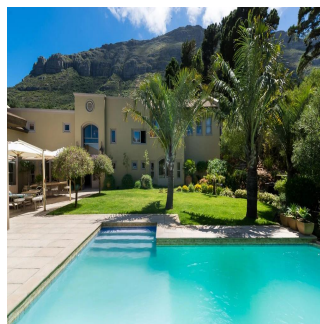

Penthouse

3 Bedroom House For Sale In Ruyteplaats Security Estate

'''

VERKAUFPREIS

\$ 1315400.00

- 🏠 640 qm
- 🏠 6 Zimmer
- 🛏️ 3 Schlafzimmer
- 🚿 3 Badezimmer
- 🏠 3 Etagen
- 📏 3 qm Grundstücksfläche
- 🚗 3 Autostellplätze

Badmus Dann
 Badmus Real Estate Company
 Lagos, Nigeria - Ortszeit

 **234 8884843848**

Set up high on the mountain surrounded by beautiful Olive trees with the background symphony of the cicadas you could be sitting in Tuscany. This incredibly private home looks down onto the mind boggling beauty of Hout Bay and lies in the secure sought after Ruyteplaats Private Estate. Designed with an eye to entertaining the open plan lounge, kitchen and dining room are spacious and have incredible high ceilings with exposed beams, a large fireplace, feature chandeliers and incredible views through the huge glass window – the kitchen includes a top of the range oven, a built in glass panelled wall of cupboards and a separate scullery. Off this space is a large outside covered and enclosed patio with glass walls of windows and doors and amazing views...this is the room you'll find yourself spending time in. Also downstairs is a gym room with en suite bathroom that can easily be used as a fourth bedroom, a study and an enormous wine cellar complete with a huge rock water feature, rounded brick ceilings and space for tables to entertain or throw large poker evenings with friends. Up the polished wood stairway on the first level there are two large spacious bedrooms both en suite, up another level lies the elegantly finished main bedroom with open plan en suite and a decadently spacious dressing room. The landscaped garden is absolutely beautiful with its naturally borehole fed blue pool, umbrella covered patio and a Koi pond with what can only be described as giant Koi leisurely circling.