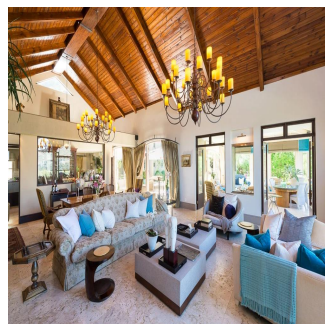

Badmus Dann
 Badmus Real Estate Company
 Lagos, Nigeria - Ortszeit

 **234 8884843848**

Set up high on the mountain surrounded by beautiful Olive trees with the background symphony of the cicadas you could be sitting in Tuscany. This incredibly private home looks down onto the mind boggling beauty of Hout Bay and lies in the secure sought after Ruyteplaats Private Estate. Designed with an eye to entertaining the open plan lounge, kitchen and dining room are spacious and have incredible high ceilings with exposed beams, a large fireplace, feature chandeliers and incredible views through the huge glass window – the kitchen includes a top of the range oven, a built in glass panelled wall of cupboards and a separate scullery. Off this space is a large outside covered and enclosed patio with glass walls of windows and doors and amazing views...this is the room you'll find yourself spending time in. Also downstairs is a gym room with en suite bathroom that can easily be used as a fourth bedroom, a study and an enormous wine cellar complete with a huge rock water feature, rounded brick ceilings and space for tables to entertain or throw large poker evenings with friends. Up the polished wood stairway on the first level there are two large spacious bedrooms both en suite, up another level lies the elegantly finished main bedroom with open plan en suite and a decadently spacious dressing room. The landscaped garden is absolutely beautiful with its naturally borehole fed blue pool, umbrella covered patio and a Koi pond with what can only be described as giant Koi leisurely circling.