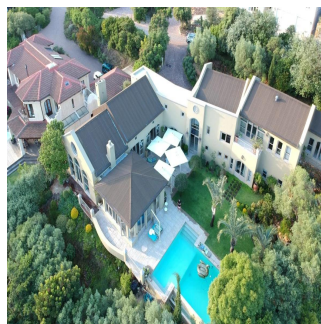

Penthouse

3 Bedroom House For Sale In Ruyteplaats Security Estate

'''

VERKAUFPREIS

\$ 1315400.00

- 🏠 640 qm
- 🏠 6 Zimmer
- 🛏️ 3 Schlafzimmer
- 🚿 3 Badezimmer
- 🏠 3 Etagen
- 📏 3 qm Grundstücksfläche
- 🚗 3 Autostellplätze

Badmus Dann
 Badmus Real Estate Company
 Lagos, Nigeria - Ortszeit

 **234 8884843848**

Set up high on the mountain surrounded by beautiful Olive trees with the background symphony of the cicadas you could be sitting in Tuscany. This incredibly private home looks down onto the mind boggling beauty of Hout Bay and lies in the secure sought after Ruyteplaats Private Estate. Designed with an eye to entertaining the open plan lounge, kitchen and dining room are spacious and have incredible high ceilings with exposed beams, a large fireplace, feature chandeliers and incredible views through the huge glass window – the kitchen includes a top of the range oven, a built in glass panelled wall of cupboards and a separate scullery. Off this space is a large outside covered and enclosed patio with glass walls of windows and doors and amazing views...this is the room you'll find yourself spending time in. Also downstairs is a gym room with en suite bathroom that can easily be used as a fourth bedroom, a study and an enormous wine cellar complete with a huge rock water feature, rounded brick ceilings and space for tables to entertain or throw large poker evenings with friends. Up the polished wood stairway on the first level there are two large spacious bedrooms both en suite, up another level lies the elegantly finished main bedroom with open plan en suite and a decadently spacious dressing room. The landscaped garden is absolutely beautiful with its naturally borehole fed blue pool, umbrella covered patio and a Koi pond with what can only be described as giant Koi leisurely circling.