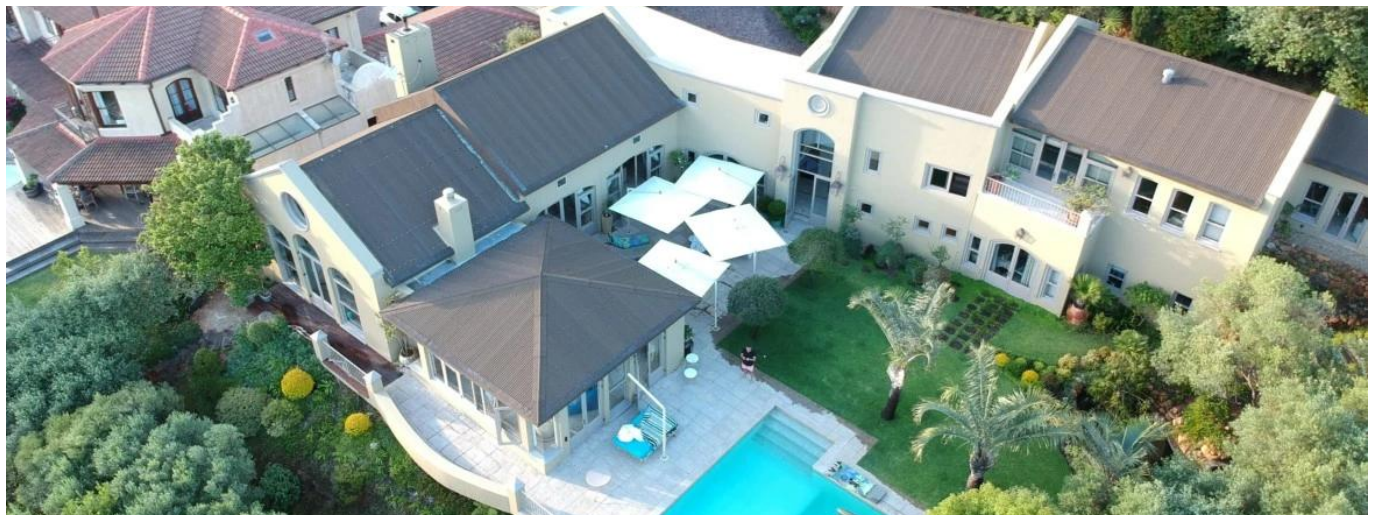

Penthouse

3 Bedroom House For Sale In Ruyteplaats Security Estate

'''

VERKAUFPREIS

\$ 1315400.00

- 🏠 640 qm
- 🏠 6 Zimmer
- 🛏️ 3 Schlafzimmer
- 🚿 3 Badezimmer
- 🏠 3 Etagen
- 📏 3 qm Grundstücksfläche
- 🚗 3 Autostellplätze

Badmus Dann
 Badmus Real Estate Company
 Lagos, Nigeria - Ortszeit

 **234 8884843848**

Set up high on the mountain surrounded by beautiful Olive trees with the background symphony of the cicadas you could be sitting in Tuscany. This incredibly private home looks down onto the mind boggling beauty of Hout Bay and lies in the secure sought after Ruyteplaats Private Estate. Designed with an eye to entertaining the open plan lounge, kitchen and dining room are spacious and have incredible high ceilings with exposed beams, a large fireplace, feature chandeliers and incredible views through the huge glass window – the kitchen includes a top of the range oven, a built in glass panelled wall of cupboards and a separate scullery. Off this space is a large outside covered and enclosed patio with glass walls of windows and doors and amazing views...this is the room you'll find yourself spending time in. Also downstairs is a gym room with en suite bathroom that can easily be used as a fourth bedroom, a study and an enormous wine cellar complete with a huge rock water feature, rounded brick ceilings and space for tables to entertain or throw large poker evenings with friends. Up the polished wood stairway on the first level there are two large spacious bedrooms both en suite, up another level lies the elegantly finished main bedroom with open plan en suite and a decadently spacious dressing room. The landscaped garden is absolutely beautiful with its naturally borehole fed blue pool, umbrella covered patio and a Koi pond with what can only be described as giant Koi leisurely circling.

Verfügbar Von: 17.05.2019

Etage: 4

Etagen: 4

Baujahr: 2017

Pkw-Stellplätze: 4

Baujahr: 2017

Typ: Büro

Ausstattung