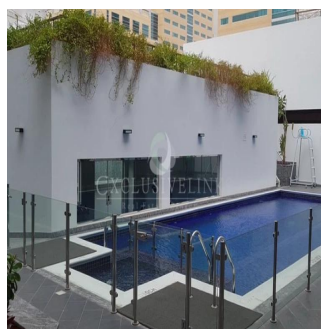

Jcm Bienes Ra?ces
 Jcm Bienes Ra?ces
 Naucalpan de Juárez, Mexico - Ortszeit

+52 55 8421 5859

Henry Wiltshire International one of the top real estate companies in Dubai is pleased to introduce a great project In Jumeirah Village Circle. City Apartments is good for a dubai property investment as it is situated with easy access both from Hessa Road and al Khail in a charming & tranquil area of JVC & it's within walking distance of many amenities With modern designed white, open plan kitchens and black granite tops. Both on suite bathroom and guest powder room. Huge terrace. Build in cupboards and allocated parking for each apartment Each apartment is elegantly designed, with high attention to detail, featuring clean lines of the interior finishes, high ceilings & floor to ceiling windows designed to maximize views from all rooms Facilities, Swimming pool, gymnasium and security.