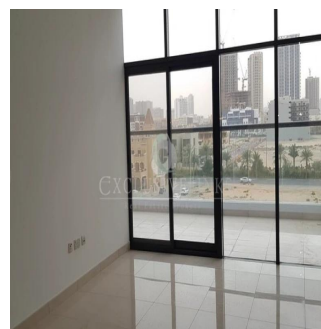

Jcm Bienes Ra?ces
 Jcm Bienes Ra?ces
 Naucalpan de Juárez, Mexico - Ortszeit

+52 55 8421 5859

Henry Wiltshire International one of the top real estate companies in Dubai is pleased to introduce a great project In Jumeirah Village Circle. City Apartments is good for a dubai property investment as it is situated with easy access both from Hessa Road and al Khail in a charming & tranquil area of JVC & it's within walking distance of many amenities With modern designed white, open plan kitchens and black granite tops. Both on suite bathroom and guest powder room. Huge terrace. Build in cupboards and allocated parking for each apartment Each apartment is elegantly designed, with high attention to detail, featuring clean lines of the interior finishes, high ceilings & floor to ceiling windows designed to maximize views from all rooms Facilities, Swimming pool, gymnasium and security.