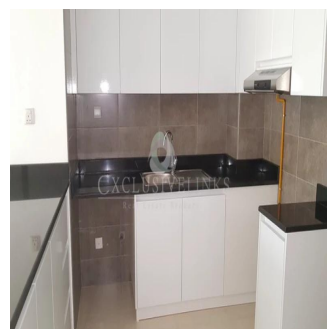

Jcm Bienes Ra?ces
 Jcm Bienes Ra?ces
 Naucalpan de Juárez, Mexico - Ortszeit

+52 55 8421 5859

Henry Wiltshire International one of the top real estate companies in Dubai is pleased to introduce a great project In Jumeirah Village Circle. City Apartments is good for a dubai property investment as it is situated with easy access both from Hessa Road and al Khail in a charming & tranquil area of JVC & it's within walking distance of many amenities With modern designed white, open plan kitchens and black granite tops. Both on suite bathroom and guest powder room. Huge terrace. Build in cupboards and allocated parking for each apartment Each apartment is elegantly designed, with high attention to detail, featuring clean lines of the interior finishes, high ceilings & floor to ceiling windows designed to maximize views from all rooms Facilities, Swimming pool, gymnasium and security.