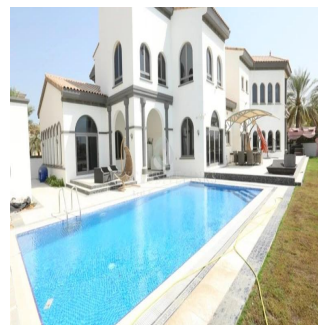

Penthouse

Exclusive Signature Villas Frond K Palm Jumeirah

Südafrika, Gauteng, Sandton, , , ,

VERKAUFSPREIS

USD 19000000.00

 7000 qft
  1 Zimmer
  1 Schlafzimmer
  1 Badezimmer

 1 Etagen
  1 qft Grundstücksfläche
  1 Autostellplätze

**Jcm Bienes Ra?ces**

Jcm Bienes Ra?ces

Naucalpan de Juárez, Mexico - Ortszeit

 +52 55 8421 5859

Henry Wiltshire International is pleased to present this exclusive luxury villa for sale on Palm Jumeirah. This property is located halfway up the K frond on this iconic development and offers outstanding views of the Dubai Marina Skyline across the vast sea. This Signature Villa sits on a plot size of 13,400 sqft and is the most popular style due to its fantastic open layout and has been well maintained throughout. The villa is arranged over two floors and boasts five bedrooms finished with beautiful interiors, high ceilings and large windows that fill the home with natural light. The ground floor comprises a large modern kitchen and two separate dining areas along with a study overlooking the beautifully landscaped garden & swimming pool. There is a guest bedroom & ensuite with its own side entrance. The master bedroom is located on the first floor with a large balcony and their own en-suites along with the remaining three bedrooms.