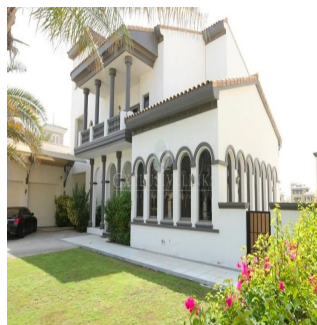

Penthouse

Exclusive Signature Villas Frond K Palm Jumeirah

Südafrika, Gauteng, Sandton, , , ,

VERKAUFSPREIS

USD 19000000.00

 7000 qft
  1 Zimmer
  1 Schlafzimmer
  1 Badezimmer

 1 Etagen
  1 qft Grundstücksfläche
  1 Autostellplätze

**Jcm Bienes Ra?ces**

Jcm Bienes Ra?ces

Naucalpan de Juárez, Mexico - Ortszeit

 +52 55 8421 5859

Henry Wiltshire International is pleased to present this exclusive luxury villa for sale on Palm Jumeirah. This property is located halfway up the K frond on this iconic development and offers outstanding views of the Dubai Marina Skyline across the vast sea. This Signature Villa sits on a plot size of 13,400 sqft and is the most popular style due to its fantastic open layout and has been well maintained throughout. The villa is arranged over two floors and boasts five bedrooms finished with beautiful interiors, high ceilings and large windows that fill the home with natural light. The ground floor comprises a large modern kitchen and two separate dining areas along with a study overlooking the beautifully landscaped garden & swimming pool. There is a guest bedroom & ensuite with its own side entrance. The master bedroom is located on the first floor with a large balcony and their own en-suites along with the remaining three bedrooms.