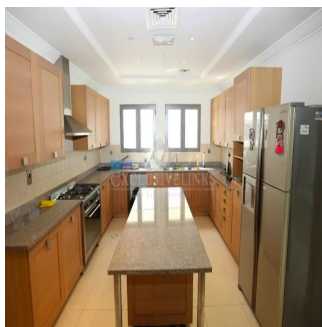

Jcm Bienes Ra?ces
 Jcm Bienes Ra?ces
 Naucalpan de Juárez, Mexico - Ortszeit

 **+52 55 8421 5859**

Henry Wiltshire International is pleased to present this exclusive luxury villa for sale on Palm Jumeirah. This property is located halfway up the K frond on this iconic development and offers outstanding views of the Dubai Marina Skyline across the vast sea. This Signature Villa sits on a plot size of 13,400 sqft and is the most popular style due to its fantastic open layout and has been well maintained throughout. The villa is arranged over two floors and boasts five bedrooms finished with beautiful interiors, high ceilings and large windows that fill the home with natural light. The ground floor comprises a large modern kitchen and two separate dining areas along with a study overlooking the beautifully landscaped garden & swimming pool. There is a guest bedroom & ensuite with its own side entrance. The master bedroom is located on the first floor with a large balcony and their own en-suites along with the remaining three bedrooms.