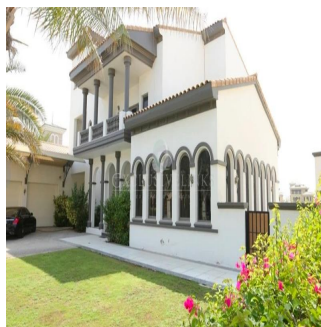

Penthouse

Exclusive Signature Villas Frond K Palm Jumeirah

Südafrika, Gauteng, Sandton, , , ,

VERKAUFSPREIS

\$ 19000000.00

-  7000 qft
-  1 Zimmer
-  1 Schlafzimmer
-  1 Badezimmer
-  1 Etagen
-  1 qft Grundstücksfläche
-  1 Autostellplätze

Jcm Bienes Ra?ces
 Jcm Bienes Ra?ces
 Naucalpan de Juárez, Mexico - Ortszeit

 **+52 55 8421 5859**

Henry Wiltshire International is pleased to present this exclusive luxury villa for sale on Palm Jumeirah. This property is located halfway up the K frond on this iconic development and offers outstanding views of the Dubai Marina Skyline across the vast sea. This Signature Villa sits on a plot size of 13,400 sqft and is the most popular style due to its fantastic open layout and has been well maintained throughout. The villa is arranged over two floors and boasts five bedrooms finished with beautiful interiors, high ceilings and large windows that fill the home with natural light. The ground floor comprises a large modern kitchen and two separate dining areas along with a study overlooking the beautifully landscaped garden & swimming pool. There is a guest bedroom & ensuite with its own side entrance. The master bedroom is located on the first floor with a large balcony and their own en-suites along with the remaining three bedrooms.