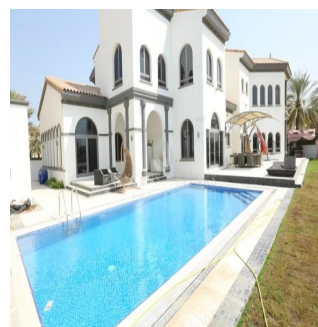

## Exclusive Signature Villas Frond K Palm Jumeirah

Südafrika, Gauteng, Sandton, , , ,

VERKAUFSPREIS

**USD 19000000.00**

 7000 qft
  1 Zimmer
  1 Schlafzimmer
  1 Badezimmer

 1 Etagen
  1 qft  
Grundstücksfläche
  1 Autostellplätze

**Jcm Bienes Ra?ces**

Jcm Bienes Ra?ces

Naucalpan de Juárez, Mexico - Ortszeit

 +52 55 8421 5859

Henry Wiltshire International is pleased to present this exclusive luxury villa for sale on Palm Jumeirah. This property is located halfway up the K frond on this iconic development and offers outstanding views of the Dubai Marina Skyline across the vast sea. This Signature Villa sits on a plot size of 13,400 sqft and is the most popular style due to its fantastic open layout and has been well maintained throughout. The villa is arranged over two floors and boasts five bedrooms finished with beautiful interiors, high ceilings and large windows that fill the home with natural light. The ground floor comprises a large modern kitchen and two separate dining areas along with a study overlooking the beautifully landscaped garden & swimming pool. There is a guest bedroom & ensuite with its own side entrance. The master bedroom is located on the first floor with a large balcony and their own en-suites along with the remaining three bedrooms.