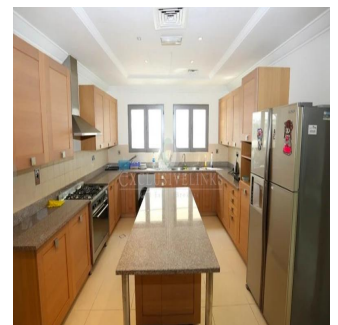

**Jcm Bienes Ra?ces**

Jcm Bienes Ra?ces

Naucalpan de Juárez, Mexico - Ortszeit

 +52 55 8421 5859

Henry Wiltshire International is pleased to present this exclusive luxury villa for sale on Palm Jumeirah. This property is located halfway up the K frond on this iconic development and offers outstanding views of the Dubai Marina Skyline across the vast sea. This Signature Villa sits on a plot size of 13,400 sqft and is the most popular style due to its fantastic open layout and has been well maintained throughout. The villa is arranged over two floors and boasts five bedrooms finished with beautiful interiors, high ceilings and large windows that fill the home with natural light. The ground floor comprises a large modern kitchen and two separate dining areas along with a study overlooking the beautifully landscaped garden & swimming pool. There is a guest bedroom & ensuite with its own side entrance. The master bedroom is located on the first floor with a large balcony and their own en-suites along with the remaining three bedrooms.