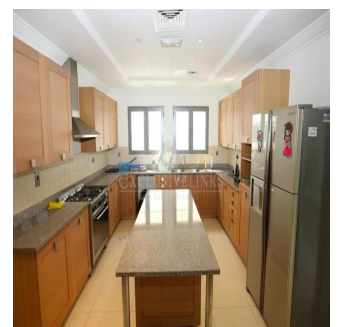

**Jcm Bienes Ra?ces**

Jcm Bienes Ra?ces

Naucalpan de Juárez, Mexico - Ortszeit

 +52 55 8421 5859

Henry Wiltshire International is pleased to present this exclusive luxury villa for sale on Palm Jumeirah. This property is located halfway up the K frond on this iconic development and offers outstanding views of the Dubai Marina Skyline across the vast sea. This Signature Villa sits on a plot size of 13,400 sqft and is the most popular style due to its fantastic open layout and has been well maintained throughout. The villa is arranged over two floors and boasts five bedrooms finished with beautiful interiors, high ceilings and large windows that fill the home with natural light. The ground floor comprises a large modern kitchen and two separate dining areas along with a study overlooking the beautifully landscaped garden & swimming pool. There is a guest bedroom & ensuite with its own side entrance. The master bedroom is located on the first floor with a large balcony and their own en-suites along with the remaining three bedrooms.