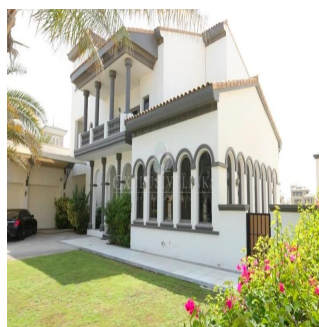

## Exclusive Signature Villas Frond K Palm Jumeirah

Südafrika, Gauteng, Sandton, , , ,

VERKAUFSPREIS

**USD 19000000.00**

 7000 qft
  1 Zimmer
  1 Schlafzimmer
  1 Badezimmer

 1 Etagen
  1 qft  
Grundstücksfläche
  1 Autostellplätze

**Jcm Bienes Ra?ces**

Jcm Bienes Ra?ces

Naucalpan de Juárez, Mexico - Ortszeit

 +52 55 8421 5859

Henry Wiltshire International is pleased to present this exclusive luxury villa for sale on Palm Jumeirah. This property is located halfway up the K frond on this iconic development and offers outstanding views of the Dubai Marina Skyline across the vast sea. This Signature Villa sits on a plot size of 13,400 sqft and is the most popular style due to its fantastic open layout and has been well maintained throughout. The villa is arranged over two floors and boasts five bedrooms finished with beautiful interiors, high ceilings and large windows that fill the home with natural light. The ground floor comprises a large modern kitchen and two separate dining areas along with a study overlooking the beautifully landscaped garden & swimming pool. There is a guest bedroom & ensuite with its own side entrance. The master bedroom is located on the first floor with a large balcony and their own en-suites along with the remaining three bedrooms.