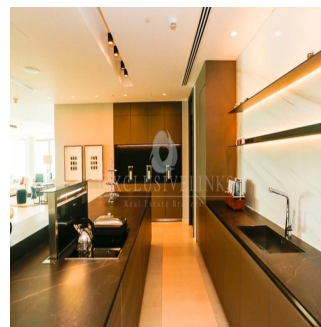

# Mansion 1 - The Alef Residences

Südafrika, Gauteng, Germiston, , , ,

VERKAUFSPREIS

**\$ 70000000.00**

🏠 13894 qft    🛏 Zimmer    🛏 4 Schlafzimmer    🚿 6 Badezimmer

🏗 6 Etagen    📐 6 qft Grundstücksfläche    🚗 6 Autostellplätze

**Jcm Bienes Ra?ces**  
 Jcm Bienes Ra?ces  
 Naucalpan de Juárez, Mexico - Ortszeit

+52 55 8421 5859

Henry Wiltshire International is please to present to the market Alef Residences a very unique development, with a total of 104 homes spread out over 8 different mansions with each mansion having its own private lobby and 2 elevators servicing a maximum of only 14 apartments with just 2 apartments per floor. The Alef Residences will be serviced by the five star W Hotel Palm Jumeirah that we are building right next door, owners of the Alef Residences will receive VIP access and treatment to all of the amenities in the W Hotel including also room service and housekeeping if required. The W Hotel will have 5 restaurants, 4 bars, 4 swimming pools, roof top sunset bar, gym, spa and VIP rooms that will all be available to the owners of The Henry Wiltshire International Alef Residences on Palm.