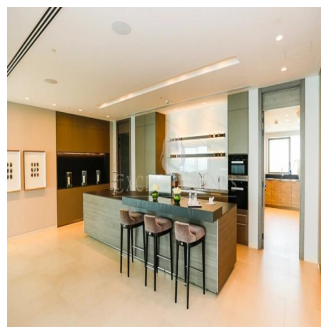

# Mansion 1 - The Alef Residences

Südafrika, Gauteng, Germiston, , , ,

VERKAUFSPREIS

**\$ 70000000.00**

🏠 13894 qft    🛏 Zimmer    🛏 4 Schlafzimmer    🚿 6 Badezimmer

🏗 6 Etagen    📐 6 qft Grundstücksfläche    🚗 6 Autostellplätze

**Jcm Bienes Ra?ces**  
 Jcm Bienes Ra?ces  
 Naucalpan de Juárez, Mexico - Ortszeit

+52 55 8421 5859

Henry Wiltshire International is please to present to the market Alef Residences a very unique development, with a total of 104 homes spread out over 8 different mansions with each mansion having its own private lobby and 2 elevators servicing a maximum of only 14 apartments with just 2 apartments per floor. The Alef Residences will be serviced by the five star W Hotel Palm Jumeirah that we are building right next door, owners of the Alef Residences will receive VIP access and treatment to all of the amenities in the W Hotel including also room service and housekeeping if required. The W Hotel will have 5 restaurants, 4 bars, 4 swimming pools, roof top sunset bar, gym, spa and VIP rooms that will all be available to the owners of The Henry Wiltshire International Alef Residences on Palm.