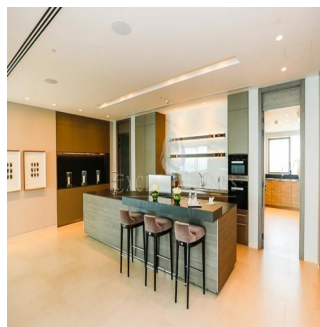

Penthouse

Mansion 1 - The Alef Residences

Südafrika, Gauteng, Germiston, , , ,

VERKAUFSPREIS

USD 70000000.00

🏠 13894 qft   🏠 Zimmer   🛏 4 Schlafzimmer   🚿 6 Badezimmer

🏗 6 Etagen   📐 6 qft Grundstücksfläche   🚗 6 Autostellplätze

Jcm Bienes Ra?ces
Jcm Bienes Ra?ces
Naucalpan de Juárez, Mexico - Ortszeit

+52 55 8421 5859

Henry Wiltshire International is please to present to the market Alef Residences a very unique development, with a total of 104 homes spread out over 8 different mansions with each mansion having its own private lobby and 2 elevators servicing a maximum of only 14 apartments with just 2 apartments per floor. The Alef Residences will be serviced by the five star W Hotel Palm Jumeirah that we are building right next door, owners of the Alef Residences will receive VIP access and treatment to all of the amenities in the W Hotel including also room service and housekeeping if required. The W Hotel will have 5 restaurants, 4 bars, 4 swimming pools, roof top sunset bar, gym, spa and VIP rooms that will all be available to the owners of The Henry Wiltshire International Alef Residences on Palm.

Verf?gbar Von: 01.01.1970

Etage: 4   Etagen: 4   Baujahr: 2017   Pkw-Stellpl?tze: 4   Baujahr: 2017   Typ: Büro