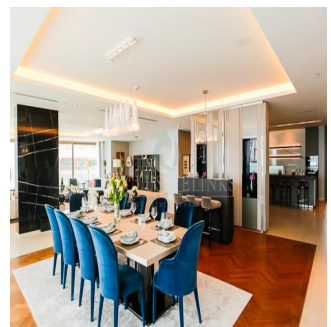

Penthouse

Mansion 1 - The Alef Residences

Südafrika, Gauteng, Germiston, , ,

VERKAUFSPREIS

USD 70000000.00

🏠 13894 qft 🏠 Zimmer 🛏 4 Schlafzimmer 🚿 6 Badezimmer

🏠 6 Etagen 📐 6 qft Grundstücksfläche 🚗 6 Autostellplätze

Jcm Bienes Ra?ces
 Jcm Bienes Ra?ces
 Naucalpan de Juárez, Mexico - Ortszeit

+52 55 8421 5859

Henry Wiltshire International is please to present to the market Alef Residences a very unique development, with a total of 104 homes spread out over 8 different mansions with each mansion having its own private lobby and 2 elevators servicing a maximum of only 14 apartments with just 2 apartments per floor. The Alef Residences will be serviced by the five star W Hotel Palm Jumeirah that we are building right next door, owners of the Alef Residences will receive VIP access and treatment to all of the amenities in the W Hotel including also room service and housekeeping if required. The W Hotel will have 5 restaurants, 4 bars, 4 swimming pools, roof top sunset bar, gym, spa and VIP rooms that will all be available to the owners of The Henry Wiltshire International Alef Residences on Palm.