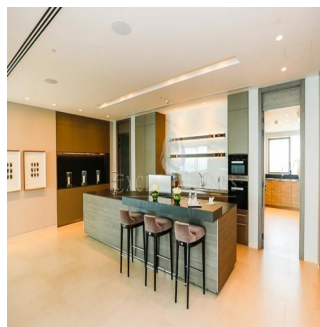

# Mansion 1 - The Alef Residences

Südafrika, Gauteng, Germiston, , , ,

VERKAUFSPREIS

**USD 70000000.00**

🏠 13894 qft    🏠 Zimmer    🛏 4 Schlafzimmer    🚿 6 Badezimmer

🏗 6 Etagen    📐 6 qft Grundstücksfläche    🚗 6 Autostellplätze

**Jcm Bienes Ra?ces**  
 Jcm Bienes Ra?ces  
 Naucalpan de Juárez, Mexico - Ortszeit

+52 55 8421 5859

Henry Wiltshire International is please to present to the market Alef Residences a very unique development, with a total of 104 homes spread out over 8 different mansions with each mansion having its own private lobby and 2 elevators servicing a maximum of only 14 apartments with just 2 apartments per floor. The Alef Residences will be serviced by the five star W Hotel Palm Jumeirah that we are building right next door, owners of the Alef Residences will receive VIP access and treatment to all of the amenities in the W Hotel including also room service and housekeeping if required. The W Hotel will have 5 restaurants, 4 bars, 4 swimming pools, roof top sunset bar, gym, spa and VIP rooms that will all be available to the owners of The Henry Wiltshire International Alef Residences on Palm.