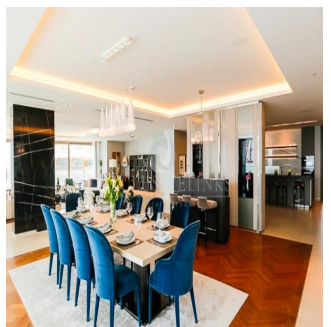

# Mansion 1 - The Alef Residences

Südafrika, Gauteng, Germiston, , , ,

VERKAUFSPREIS

**USD 70000000.00**

🏠 13894 qft    🏠 Zimmer    🛏 4 Schlafzimmer    🚿 6 Badezimmer

🏗 6 Etagen    📐 6 qft Grundstücksfläche    🚗 6 Autostellplätze

**Jcm Bienes Ra?ces**  
 Jcm Bienes Ra?ces  
 Naucalpan de Juárez, Mexico - Ortszeit

+52 55 8421 5859

Henry Wiltshire International is please to present to the market Alef Residences a very unique development, with a total of 104 homes spread out over 8 different mansions with each mansion having its own private lobby and 2 elevators servicing a maximum of only 14 apartments with just 2 apartments per floor. The Alef Residences will be serviced by the five star W Hotel Palm Jumeirah that we are building right next door, owners of the Alef Residences will receive VIP access and treatment to all of the amenities in the W Hotel including also room service and housekeeping if required. The W Hotel will have 5 restaurants, 4 bars, 4 swimming pools, roof top sunset bar, gym, spa and VIP rooms that will all be available to the owners of The Henry Wiltshire International Alef Residences on Palm.