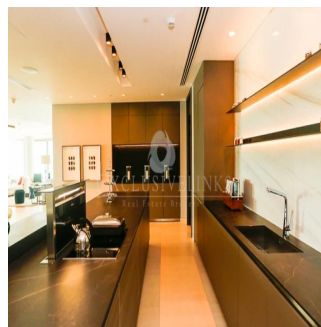

# Mansion 1 - The Alef Residences

Südafrika, Gauteng, Germiston, , , ,

VERKAUFSPREIS

**USD 70000000.00**

🏠 13894 qft    🏠 Zimmer    🛏 4 Schlafzimmer    🚿 6 Badezimmer

🏗 6 Etagen    📐 6 qft Grundstücksfläche    🚗 6 Autostellplätze

**Jcm Bienes Ra?ces**  
 Jcm Bienes Ra?ces  
 Naucalpan de Juárez, Mexico - Ortszeit

+52 55 8421 5859

Henry Wiltshire International is please to present to the market Alef Residences a very unique development, with a total of 104 homes spread out over 8 different mansions with each mansion having its own private lobby and 2 elevators servicing a maximum of only 14 apartments with just 2 apartments per floor. The Alef Residences will be serviced by the five star W Hotel Palm Jumeirah that we are building right next door, owners of the Alef Residences will receive VIP access and treatment to all of the amenities in the W Hotel including also room service and housekeeping if required. The W Hotel will have 5 restaurants, 4 bars, 4 swimming pools, roof top sunset bar, gym, spa and VIP rooms that will all be available to the owners of The Henry Wiltshire International Alef Residences on Palm.