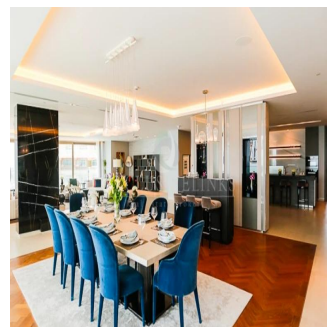

# Mansion 1 - The Alef Residences

Südafrika, Gauteng, Germiston, , , ,

VERKAUFSPREIS

**\$ 70000000.00**

🏠 13894 qft    🛏 Zimmer    🛏 4 Schlafzimmer    🚿 6 Badezimmer

🏗 6 Etagen    📐 6 qft Grundstücksfläche    🚗 6 Autostellplätze

**Jcm Bienes Ra?ces**  
 Jcm Bienes Ra?ces  
 Naucalpan de Juárez, Mexico - Ortszeit

+52 55 8421 5859

Henry Wiltshire International is please to present to the market Alef Residences a very unique development, with a total of 104 homes spread out over 8 different mansions with each mansion having its own private lobby and 2 elevators servicing a maximum of only 14 apartments with just 2 apartments per floor. The Alef Residences will be serviced by the five star W Hotel Palm Jumeirah that we are building right next door, owners of the Alef Residences will receive VIP access and treatment to all of the amenities in the W Hotel including also room service and housekeeping if required. The W Hotel will have 5 restaurants, 4 bars, 4 swimming pools, roof top sunset bar, gym, spa and VIP rooms that will all be available to the owners of The Henry Wiltshire International Alef Residences on Palm.