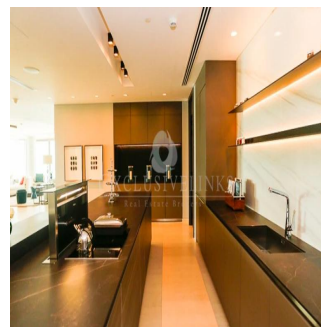

Penthouse

Mansion 1 - The Alef Residences

Südafrika, Gauteng, Germiston, , ,

VERKAUFSPREIS

USD 70000000.00

🏠 13894 qft 🏠 Zimmer 🛏 4 Schlafzimmer 🚿 6 Badezimmer

🏠 6 Etagen 📐 6 qft Grundstücksfläche 🚗 6 Autostellplätze

Jcm Bienes Ra?ces
 Jcm Bienes Ra?ces
 Naucalpan de Juárez, Mexico - Ortszeit

+52 55 8421 5859

Henry Wiltshire International is please to present to the market Alef Residences a very unique development, with a total of 104 homes spread out over 8 different mansions with each mansion having its own private lobby and 2 elevators servicing a maximum of only 14 apartments with just 2 apartments per floor. The Alef Residences will be serviced by the five star W Hotel Palm Jumeirah that we are building right next door, owners of the Alef Residences will receive VIP access and treatment to all of the amenities in the W Hotel including also room service and housekeeping if required. The W Hotel will have 5 restaurants, 4 bars, 4 swimming pools, roof top sunset bar, gym, spa and VIP rooms that will all be available to the owners of The Henry Wiltshire International Alef Residences on Palm.