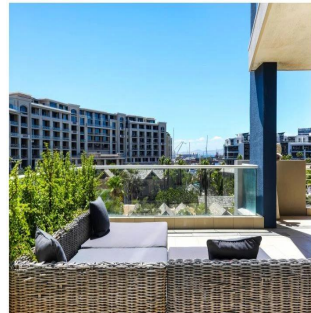

# Luxurious 3 Bedroom Apartment For Sale In Waterfront

Südafrika, Gauteng, Johannesburg, , , 8001,

VERKAUFSPREIS

**USD 1481100.00**

🏠 225 qm    🏠 6 Zimmer    🛏️ 3 Schlafzimmer    🚿 3 Badezimmer

🏢 3 Etagen    📏 3 qm Grundstücksfläche    🅇 3 Autostellplätze

**Johannes Lategan**

Village N Life Realty  
Cape Town, South Africa - Ortszeit

☎️ +27 825541741

LUXURIOUS LIFESTYLE A rare opportunity, not to be missed!! This stylish gem is situated in one of the most sought after blocks on the canal, boasting majestic views of the Canal and Table Mountain views. This phenomenal apartment in the sought after Marina Estate comes with designer kitchen, leading onto a spacious dining and lounge area with a beautiful flow onto the outside terrace which is ideal for entertaining and showing off majestic views whilst enjoying a life of luxurious tranquility! A short walk through this secure estate along gently lit landscaped walkways finds you in the heart of the V&A Waterfront, exciting shopping and entertainment venues are intermingled with imaginative office locations, world-class hotels and luxury apartments in the residential Marina with 5 swimming pools on the Estate. The V&A Marina is situated between Robben Island and Table Mountain in the heart of Cape Town's working harbour, the V&A Waterfront has become South Africa's most visited destination. Set against a backdrop of magnificent sea, harbour and mountain views. The famous V&A Marina meets all the requirements of great investment properties, which makes this development stand apart. Waterfront properties for sale in Cape Town are rare and highly valued, among the highest returns in South Africa. Potential tourist revenue could be earned from properties as well as the benefit of personal occupation.