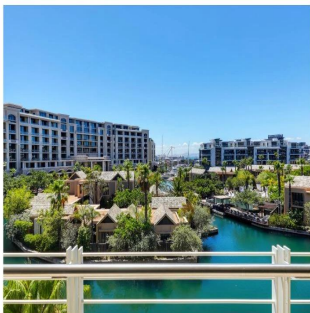

# Luxurious 3 Bedroom Apartment For Sale In Waterfront

Südafrika, Gauteng, Johannesburg, , , 8001,

VERKAUFSPREIS

**USD 1481100.00**

🏠 225 qm    🏠 6 Zimmer    🛏️ 3 Schlafzimmer    🚿 3 Badezimmer

🏢 3 Etagen    📏 3 qm Grundstücksfläche    🅇 3 Autostellplätze

**Johannes Lategan**

Village N Life Realty  
Cape Town, South Africa - Ortszeit

☎️ +27 825541741

LUXURIOUS LIFESTYLE A rare opportunity, not to be missed!! This stylish gem is situated in one of the most sought after blocks on the canal, boasting majestic views of the Canal and Table Mountain views. This phenomenal apartment in the sought after Marina Estate comes with designer kitchen, leading onto a spacious dining and lounge area with a beautiful flow onto the outside terrace which is ideal for entertaining and showing off majestic views whilst enjoying a life of luxurious tranquility! A short walk through this secure estate along gently lit landscaped walkways finds you in the heart of the V&A Waterfront, exciting shopping and entertainment venues are intermingled with imaginative office locations, world-class hotels and luxury apartments in the residential Marina with 5 swimming pools on the Estate. The V&A Marina is situated between Robben Island and Table Mountain in the heart of Cape Town's working harbour, the V&A Waterfront has become South Africa's most visited destination. Set against a backdrop of magnificent sea, harbour and mountain views. The famous V&A Marina meets all the requirements of great investment properties, which makes this development stand apart. Waterfront properties for sale in Cape Town are rare and highly valued, among the highest returns in South Africa. Potential tourist revenue could be earned from properties as well as the benefit of personal occupation.