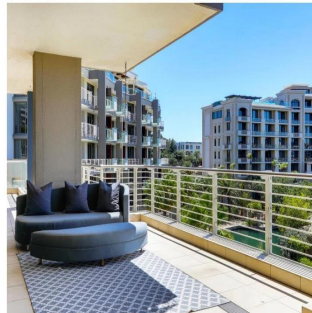

# Luxurious 3 Bedroom Apartment For Sale In Waterfront

Südafrika, Gauteng, Johannesburg, , , 8001,

VERKAUFSPREIS

**USD 1481100.00**

🏠 225 qm    🏠 6 Zimmer    🛏️ 3 Schlafzimmer    🚿 3 Badezimmer

🏢 3 Etagen    📏 3 qm Grundstücksfläche    🅇 3 Autostellplätze

**Johannes Lategan**

Village N Life Realty  
Cape Town, South Africa - Ortszeit

☎️ +27 825541741

LUXURIOUS LIFESTYLE A rare opportunity, not to be missed!! This stylish gem is situated in one of the most sought after blocks on the canal, boasting majestic views of the Canal and Table Mountain views. This phenomenal apartment in the sought after Marina Estate comes with designer kitchen, leading onto a spacious dining and lounge area with a beautiful flow onto the outside terrace which is ideal for entertaining and showing off majestic views whilst enjoying a life of luxurious tranquility! A short walk through this secure estate along gently lit landscaped walkways finds you in the heart of the V&A Waterfront, exciting shopping and entertainment venues are intermingled with imaginative office locations, world-class hotels and luxury apartments in the residential Marina with 5 swimming pools on the Estate. The V&A Marina is situated between Robben Island and Table Mountain in the heart of Cape Town's working harbour, the V&A Waterfront has become South Africa's most visited destination. Set against a backdrop of magnificent sea, harbour and mountain views. The famous V&A Marina meets all the requirements of great investment properties, which makes this development stand apart. Waterfront properties for sale in Cape Town are rare and highly valued, among the highest returns in South Africa. Potential tourist revenue could be earned from properties as well as the benefit of personal occupation.