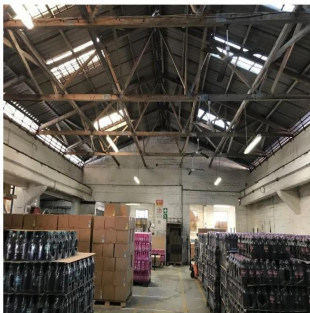

Penthouse

Premium Industrial Manufacturing Warehouse For Sale In Paardeneiland

Südafrika, Westkap, Kapstadt, , , 7420,

VERKAUFSPREIS
\$ 718300.00

- 🏠 1258 qm
- 🏠 Zimmer
- 🛏 Schlafzimmer
- 🚿 Badezimmer
- 🏠 Etagen
- 📏 qm Grundstücksfläche
- 🚗 Autostellplätze

Maryna Krupska
Maryna Krupska
gland, Switzerland - Ortszeit

☎ 41 793852365

WAREHOUSE FOR SALE IN PAARDEN EILAND Premium industrial building available for sale in Paarden Eiland, Cape Town. The light industrial manufacturing warehouse is approximately 5 metres to the eaves and access via 1x steel roller shutter door. The double storey air-conditioned office component available with ablution facilities, a kitchenette and are air-conditioned. Two yard areas available and off-street parking for staff and customers.