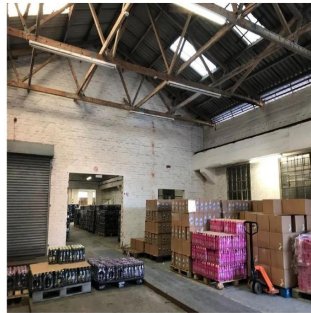

Penthouse

Premium Industrial Manufacturing Warehouse For Sale In Paardeneiland

Südafrika, Westkap, Kapstadt, , , 7420,

VERKAUFSPREIS
\$ 718300.00

- 🏠 1258 qm
- 🏠 Zimmer
- 🛏 Schlafzimmer
- 🚿 Badezimmer
- 🏠 Etagen
- 📏 qm Grundstücksfläche
- 🚗 Autostellplätze

Maryna Krupska
Maryna Krupska
gland, Switzerland - Ortszeit

☎ 41 793852365

WAREHOUSE FOR SALE IN PAARDEN EILAND Premium industrial building available for sale in Paarden Eiland, Cape Town. The light industrial manufacturing warehouse is approximately 5 metres to the eaves and access via 1x steel roller shutter door. The double storey air-conditioned office component available with ablution facilities, a kitchenette and are air-conditioned. Two yard areas available and off-street parking for staff and customers.