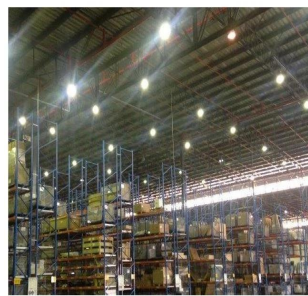

Penthouse

State Of The Art Warehouse For Sale In Linbro Park

Südafrika, Westkap, Kapstadt, , , 2090,

- 5125 qm
- Zimmer
- Schlafzimmer
- Badezimmer
- Etagen
- qm Grundstücksfläche
- Autostellplätze

Angelica Palacio

Provisa Grupo Inmobiliario

Playa del Carmen, Mexico - Ortszeit

+52 984 127 6169

HIGHWAY EXPOSURE - LINBRO PARK State of the art - A Grade Basement area of 1 273sqm can be added as warehousing/ storage space
Excellent vehicle reticulation Roller shutter doors Dock levellers Exquisite offices and warehouse Ample Parking