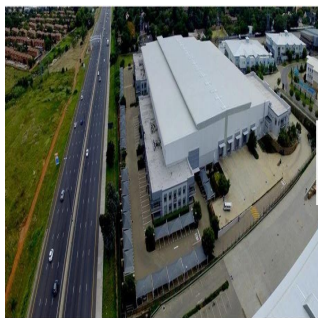

Penthouse

State Of The Art Warehouse For Sale In Linbro Park

Südafrika, Westkap, Kapstadt, , , 2090,

- 5125 qm
- Zimmer
- Schlafzimmer
- Badezimmer
- Etagen
- qm Grundstücksfläche
- Autostellplätze

Angelica Palacio

Provisa Grupo Inmobiliario

Playa del Carmen, Mexico - Ortszeit

+52 984 127 6169

HIGHWAY EXPOSURE - LINBRO PARK State of the art - A Grade Basement area of 1 273sqm can be added as warehousing/ storage space
Excellent vehicle reticulation Roller shutter doors Dock levellers Exquisite offices and warehouse Ample Parking