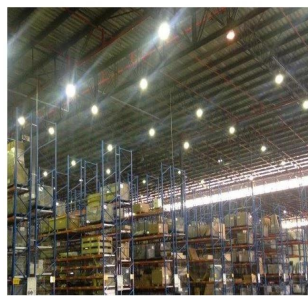

Penthouse

State Of The Art Warehouse For Sale In Linbro Park

Südafrika, Westkap, Kapstadt, , , 2090,

- 5125 qm
- Zimmer
- Schlafzimmer
- Badezimmer
- Etagen
- qm Grundstücksfläche
- Autostellplätze

Angelica Palacio

Provisa Grupo Inmobiliario

Playa del Carmen, Mexico - Ortszeit

+52 984 127 6169

HIGHWAY EXPOSURE - LINBRO PARK State of the art - A Grade Basement area of 1 273sqm can be added as warehousing/ storage space
Excellent vehicle reticulation Roller shutter doors Dock levellers Exquisite offices and warehouse Ample Parking