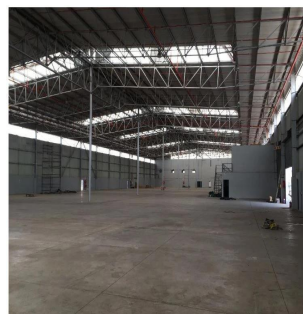

Penthouse

Prime Warehouse For Sale In Linbro Park

Südafrika, Westkap, Mossel Bay, , , 2090,

- 8760 qm
- Zimmer
- Schlafzimmer
- Badezimmer
- Etagen
- qm Grundstücksfläche
- Autostellplätze

Angelica Palacio

Provisa Grupo Inmobiliario

Playa del Carmen, Mexico - Ortszeit

+52 984 127 6169

LINBRO PARK PROPERTY FOR SALE - PRIME POSITION WITH FREEWAY EXPOSURE Prime 'AAA' Grade property located within Linbro Business Park with excellent exposure onto the N3 Freeway. This property offers the ultimate corporate image and is an exclusive opportunity. Warehouse features excellent height. Natural light, 4 large roller shutter doors with on grade access and dock levellers. Upmarket offices with showroom/basement. Available immediately. Option to lease also. Warehouse: app 6 000 sqm Offices/showroom: 2 760 sqm

Verfügbar Von: 13.05.2019

Etage: 4 Etagen: 4 Baujahr: 2017 Pkw-Stellplätze: 4 Baujahr: 2017 Typ: Büro