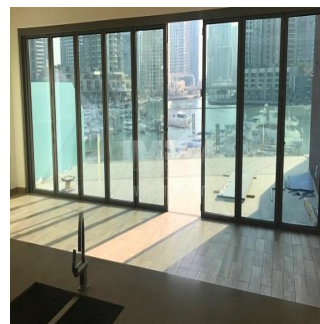

Penthouse

Waterfront 2 Bedroom Villa Jumeirah Living Marina Gate

Südafrika, Westkap, Kapstadt, , , ,

VERKAUFSPREIS

? 1573316.00

🏠 200 qm   🏠 Zimmer   🛏 2 Schlafzimmer   🚿 2 Badezimmer

🏠 2 Etagen   📏 2 qm Grundstücksfläche   📄 2 Autostellplätze

Pgs Realty
Pgs Realty
Panamá, Panama - Ortszeit

+507 391-8878

IMEX Real Estate is happy to present you this luxury villa at the very heart of Dubai, at Jumeirah Living Marina Gate directly from the developer!

Verfügbar Von: 01.01.1970

Etage: 4   Etagen: 4   Baujahr: 2017   Pkw-Stellplätze: 4   Baujahr: 2017   Typ: Büro