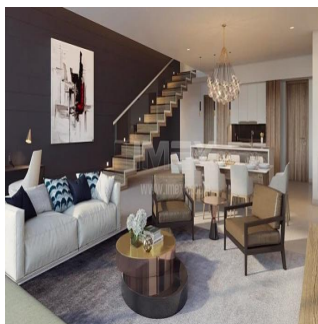

Penthouse

Waterfront 2 Bedroom Villa Jumeirah Living Marina Gate

Südafrika, Westkap, Kapstadt, , , ,

VERKAUFSPREIS

? 1573316.00

🏠 200 qm   🏠 Zimmer   🛏 2 Schlafzimmer   🚿 2 Badezimmer

🏠 2 Etagen   📏 2 qm Grundstücksfläche   📄 2 Autostellplätze

Pgs Realty
Pgs Realty
Panamá, Panama - Ortszeit

+507 391-8878

IMEX Real Estate is happy to present you this luxury villa at the very heart of Dubai, at Jumeirah Living Marina Gate directly from the developer!

Verfügbar Von: 01.01.1970

Etage: 4   Etagen: 4   Baujahr: 2017   Pkw-Stellplätze: 4   Baujahr: 2017   Typ: Büro