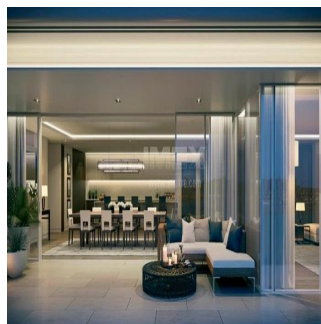

Penthouse

High-Quality Fully-Serviced 5 Bedroom Apartment Alef Residences Palm Jumeirah

Vereinigte Arabische Emirate, Dubai, Dubai, , , ,

VERKAUFSPREIS

USD 5444000.00

🏠 725 qm   🏠 Zimmer   🛏 5 Schlafzimmer   🚿 5 Badezimmer

🏢 5 Etagen   📐 5 qm Grundstücksfläche   🅅 5 Autostellplätze

Pgs Realty

Pgs Realty
Panamá, Panama - Ortszeit

☎ +507 391-8878

Verfügbar Von: 01.01.1970

Etage: 4   Etagen: 4   Baujahr: 2017   Pkw-Stellplätze: 4   Baujahr: 2017   Typ: Büro