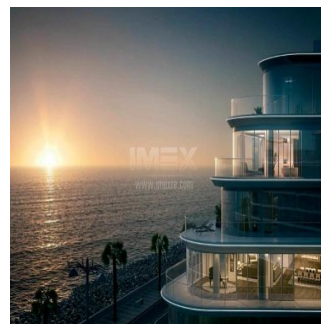

Penthouse

High-Quality Fully-Serviced 5 Bedroom Apartment Alef Residences Palm Jumeirah

Vereinigte Arabische Emirate, Dubai, Dubai, , , ,

VERKAUFSPREIS

USD 5444000.00

🏠 725 qm   🏠 Zimmer   🛏 5 Schlafzimmer   🚿 5 Badezimmer

🏢 5 Etagen   📐 5 qm Grundstücksfläche   🅅 5 Autostellplätze

Pgs Realty

Pgs Realty
Panamá, Panama - Ortszeit

☎ +507 391-8878

Verfügbar Von: 01.01.1970

Etage: 4   Etagen: 4   Baujahr: 2017   Pkw-Stellplätze: 4   Baujahr: 2017   Typ: Büro