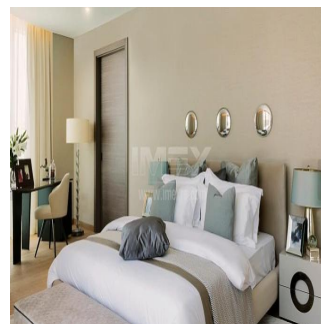

# High End 2 Bedroom Hotel Apartment Alef Residences | Palm Jumeirah

'''

VERKAUFSPREIS

**USD 4083000.00**

- 446 qm
- Zimmer
- 2 Schlafzimmer
- 2 Badezimmer
- 2 Etagen
- 2 qm Grundstücksfläche
- 2 Autostellplätze

**Pgs Realty**  
Pgs Realty  
Panamá, Panama - Ortszeit

+507 391-8878

Purchase one of 104 homes located in eight mansions featuring their own dedicated lobbies and private elevators on the western Crescent of Palm Jumeirah, the hottest high-end Dubai location. Ultra-premium fully-serviced 5 star apartments for investments and for comfort living. Up to 8 per cent annual ROI Lease Management Property Management Quality House-keeping Private Club 104 with 5-star VIP Service Seaview and 500-meters-long Private Beach Philippe Starck mixers Floor-to-ceiling Glass windows Private Beach Cabanas Landscaped Gardens Huge Wraparound Balconies