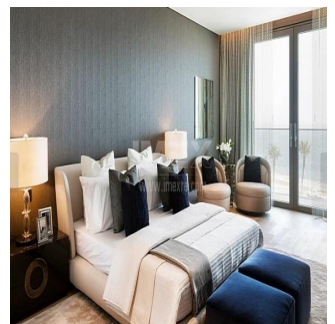

# High End 2 Bedroom Hotel Apartment Alef Residences | Palm Jumeirah

'''

VERKAUFSPREIS

**\$ 4083000.00**

- 446 qm
- Zimmer
- 2 Schlafzimmer
- 2 Badezimmer
- 2 Etagen
- 2 qm Grundstücksfläche
- 2 Autostellplätze

**Pgs Realty**  
Pgs Realty  
Panamá, Panama - Ortszeit

+507 391-8878

Purchase one of 104 homes located in eight mansions featuring their own dedicated lobbies and private elevators on the western Crescent of Palm Jumeirah, the hottest high-end Dubai location. Ultra-premium fully-serviced 5 star apartments for investments and for comfort living. Up to 8 per cent annual ROI Lease Management Property Management Quality House-keeping Private Club 104 with 5-star VIP Service Seaview and 500-meters-long Private Beach Philippe Starck mixers Floor-to-ceiling Glass windows Private Beach Cabanas Landscaped Gardens Huge Wraparound Balconies