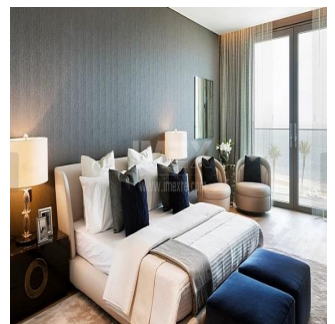

# High End 2 Bedroom Hotel Apartment Alef Residences | Palm Jumeirah

'''

VERKAUFSPREIS

**USD 4083000.00**

- 446 qm
- Zimmer
- 2 Schlafzimmer
- 2 Badezimmer
- 2 Etagen
- 2 qm Grundstücksfläche
- 2 Autostellplätze

**Pgs Realty**  
Pgs Realty  
Panamá, Panama - Ortszeit

+507 391-8878

Purchase one of 104 homes located in eight mansions featuring their own dedicated lobbies and private elevators on the western Crescent of Palm Jumeirah, the hottest high-end Dubai location. Ultra-premium fully-serviced 5 star apartments for investments and for comfort living. Up to 8 per cent annual ROI Lease Management Property Management Quality House-keeping Private Club 104 with 5-star VIP Service Seaview and 500-meters-long Private Beach Philippe Starck mixers Floor-to-ceiling Glass windows Private Beach Cabanas Landscaped Gardens Huge Wraparound Balconies