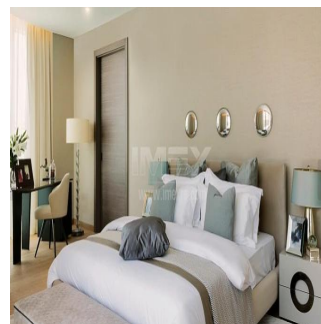

# High End 2 Bedroom Hotel Apartment Alef Residences | Palm Jumeirah

'''

VERKAUFSPREIS

**\$ 4083000.00**

- 446 qm
- Zimmer
- 2 Schlafzimmer
- 2 Badezimmer
- 2 Etagen
- 2 qm Grundstücksfläche
- 2 Autostellplätze

**Pgs Realty**  
Pgs Realty  
Panamá, Panama - Ortszeit

+507 391-8878

Purchase one of 104 homes located in eight mansions featuring their own dedicated lobbies and private elevators on the western Crescent of Palm Jumeirah, the hottest high-end Dubai location. Ultra-premium fully-serviced 5 star apartments for investments and for comfort living. Up to 8 per cent annual ROI Lease Management Property Management Quality House-keeping Private Club 104 with 5-star VIP Service Seaview and 500-meters-long Private Beach Philippe Starck mixers Floor-to-ceiling Glass windows Private Beach Cabanas Landscaped Gardens Huge Wraparound Balconies