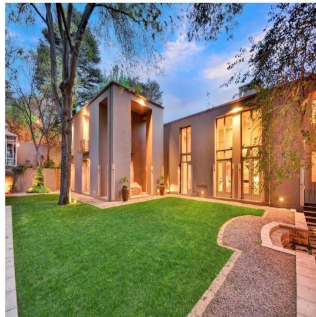

Penthouse

Stunning And Luxurious 4 Bedroom House For Sale In Hyde Park

Südafrika, Westkap, Kapstadt, , , 2196,

VERKAUFSPREIS

\$ 1699900.00

-  qm
-  9 Zimmer
-  4 Schlafzimmer
-  5 Badezimmer
-  5 Etagen
-  5 qm Grundstücksfläche
-  5 Autostellplätze

Teresa Castillo
 Morelli And Family Realty
 Panama City, Panama - Ortszeit

 **+507 6219-8406**

A Stunning, Luxurious, Contemporary Home! His award-winning Johann Slee home has an excellent design and numerous attractive features - high volumes, skylights, tall windows and doors, shutters, retracting sliding doors, balconies, curved walls, set in a superb, secure position in boomed 4th Rd. Grand volume reception rooms with fireplace flow on to an entertainment patio with similar height ceiling, wood deck flooring and draw-down blinds, plus enclosed areas for a braai and for refrigerator and storage. The family room opens on the treed garden, with solar-heated pool and automated cover. Large man-cave/entertainment lounge has full home theatre system, bar fittings, space for full-size snooker table, glass-enclosed air conditioned wine units and seated tasting area. Gym room opens on to pool and garden, and has its own cloakroom, plus steam shower. The guest suite has lounge and bedroom, fireplace, bathroom en suite, and opens on to an attractive garden courtyard. Upstairs - the master bedroom has a fireplace and two balconies overlooking the garden, with spacious fitted dressing room and full bathroom en-suite with heated towel rails, plus outside shower. There are two fitted study areas and two further bedrooms with en-suite bathrooms. Two staff rooms each have a kitchenette and bathroom en-suite, plus there is a 65 KVA generator, borehole and water tanks.

Verfügbar Von: 07.05.2019

Etage: 4 Etagen: 4 Baujahr: 2017 Pkw-Stellplätze: 4 Baujahr: 2017 Typ: Büro

Ausstattung

ID Eigenschaft ID

Ausseneinrichtung