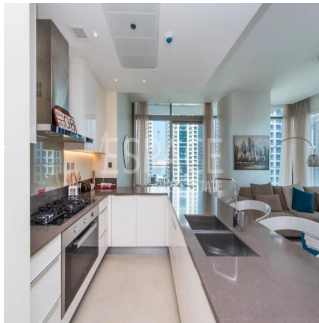

# Luxurious New 2 Bedroom Apartment The Residence At Marina Gate

'''

VERKAUFSPREIS

**USD 2450000.00**

- 1386 qft
- Zimmer
- 2 Schlafzimmer
- Badezimmer
- Etagen
- qft Grundstücksfläche
- Autostellplätze

**Arthur Ahmedov**  
 Espace Real Estate  
 Dubai, United Arab Emirates - Ortszeit

+971 506576723

Espace Real Estate presents The Residence at Marina Gate. The Marina newest development offering the very best in convenient luxury living. Every apartment is designed from the inside out, to maximize internal living space while offering extra high floor to ceiling glass windows and breathtaking views.