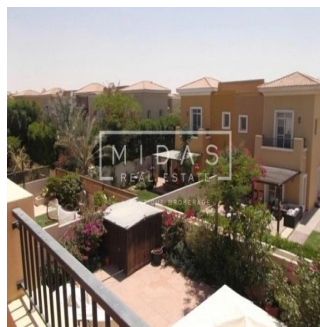

# All Reem Arabian Ranches 4 Bedroom Villa

'''

VERKAUFSPREIS

**EUR 2612888.00**

🏠 2650 qft    🛏️ Zimmer    🛏️ 4 Schlafzimmer    🚿 4 Badezimmer

🏗️ 4 Etagen    📐 4 qft Grundstücksfläche    🚗 4 Autostellplätze

**Tara Goldberg**

Panama Luxury Living

Panamá, Panama - Ortszeit

+507 6459-4848

Total Area: 2650 sqft Plot: 2,960 sqft One of the most sought-after neighbourhoods in Dubai, Al Reem spans an impressive 208 acres with lakefront views. An integral part of Arabian Ranches, this desert-themed masterplanned development is an exceptional residential choice for the discerning customers who value the finer things in life. Al Reem's villas draw inspiration from traditional Arab and Spanish architecture and include a variety of detached, two-storey, single-family residences ranging in size from 1,690 to 3,060 sq ft, with three, four and five bedrooms.