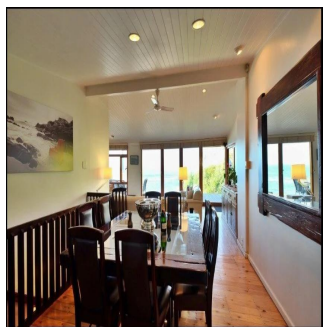

Penthouse

4 Bedroom Bungalow For Sale In Clifton

, , 8005,

VERKAUFSPREIS

USD 4961000.00

- 199 qm
- 7 Zimmer
- 4 Schlafzimmer
- 3 Badezimmer
- 3 Etagen
- 3 qm Grundstücksfläche
- 3 Autostellplätze

Padeco Realty
Padeco Realty
Panamá, Panama - Ortszeit

+507 67814141

DRIVE INTO YOUR OWN NORTH FACING BUNGALOW ON THE RIDGE OVERLOOKING THE FAMOUS CLIFTON BEACHES Perfectly positioned overlooking the beautiful Clifton beaches and taking in the exceptional advantage of mountain views. Enjoy the tranquil sounds of crashing waves on the shore whilst lounging next to the rim-flow pool and private garden, perfect for entertaining. The bungalow offers an open-plan lounge, dining room and kitchen flowing onto a large deck. 4 Bedrooms, 3 bathrooms, 3 parking bays and a rented tandem garage.