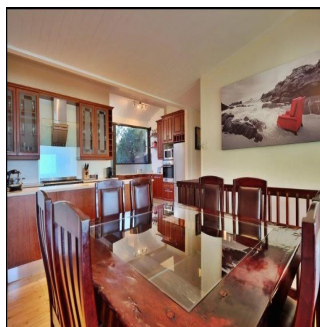

Padeco Realty

Padeco Realty
Panamá, Panama - Ortszeit

 +507 67814141

DRIVE INTO YOUR OWN NORTH FACING BUNGALOW ON THE RIDGE OVERLOOKING THE FAMOUS CLIFTON BEACHES Perfectly positioned overlooking the beautiful Clifton beaches and taking in the exceptional advantage of mountain views. Enjoy the tranquil sounds of crashing waves on the shore whilst lounging next to the rim-flow pool and private garden, perfect for entertaining. The bungalow offers an open-plan lounge, dining room and kitchen flowing onto a large deck. 4 Bedrooms, 3 bathrooms, 3 parking bays and a rented tandem garage.