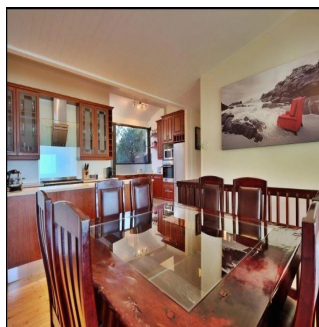

Penthouse

4 Bedroom Bungalow For Sale In Clifton

, , 8005,

VERKAUFSPREIS

USD 4961000.00

- 199 qm
- 7 Zimmer
- 4 Schlafzimmer
- 3 Badezimmer
- 3 Etagen
- 3 qm Grundstücksfläche
- 3 Autostellplätze

Padeco Realty
Padeco Realty
Panamá, Panama - Ortszeit

+507 67814141

DRIVE INTO YOUR OWN NORTH FACING BUNGALOW ON THE RIDGE OVERLOOKING THE FAMOUS CLIFTON BEACHES Perfectly positioned overlooking the beautiful Clifton beaches and taking in the exceptional advantage of mountain views. Enjoy the tranquil sounds of crashing waves on the shore whilst lounging next to the rim-flow pool and private garden, perfect for entertaining. The bungalow offers an open-plan lounge, dining room and kitchen flowing onto a large deck. 4 Bedrooms, 3 bathrooms, 3 parking bays and a rented tandem garage.