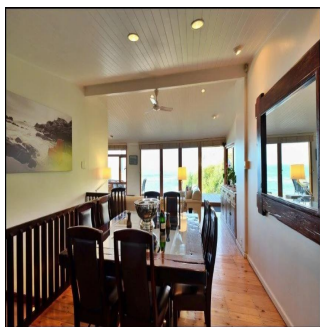

Penthouse

4 Bedroom Bungalow For Sale In Clifton

, , 8005,

VERKAUFSPREIS

USD 4961000.00

-  199 qm
-  7 Zimmer
-  4 Schlafzimmer
-  3 Badezimmer
-  3 Etagen
-  3 qm Grundstücksfläche
-  3 Autostellplätze

PADECO
Realty

Padeco Realty

Padeco Realty
Panamá, Panama - Ortszeit

 +507 67814141

DRIVE INTO YOUR OWN NORTH FACING BUNGALOW ON THE RIDGE OVERLOOKING THE FAMOUS CLIFTON BEACHES Perfectly positioned overlooking the beautiful Clifton beaches and taking in the exceptional advantage of mountain views. Enjoy the tranquil sounds of crashing waves on the shore whilst lounging next to the rim-flow pool and private garden, perfect for entertaining. The bungalow offers an open-plan lounge, dining room and kitchen flowing onto a large deck. 4 Bedrooms, 3 bathrooms, 3 parking bays and a rented tandem garage.