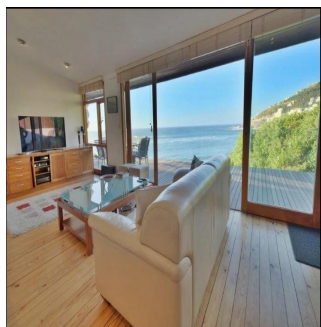

Penthouse

4 Bedroom Bungalow For Sale In Clifton

, , 8005,

VERKAUFSPREIS

USD 4961000.00

-  199 qm
-  7 Zimmer
-  4 Schlafzimmer
-  3 Badezimmer
-  3 Etagen
-  3 qm Grundstücksfläche
-  3 Autostellplätze

PADECO
Realty

Padeco Realty

Padeco Realty
Panamá, Panama - Ortszeit

 +507 67814141

DRIVE INTO YOUR OWN NORTH FACING BUNGALOW ON THE RIDGE OVERLOOKING THE FAMOUS CLIFTON BEACHES Perfectly positioned overlooking the beautiful Clifton beaches and taking in the exceptional advantage of mountain views. Enjoy the tranquil sounds of crashing waves on the shore whilst lounging next to the rim-flow pool and private garden, perfect for entertaining. The bungalow offers an open-plan lounge, dining room and kitchen flowing onto a large deck. 4 Bedrooms, 3 bathrooms, 3 parking bays and a rented tandem garage.