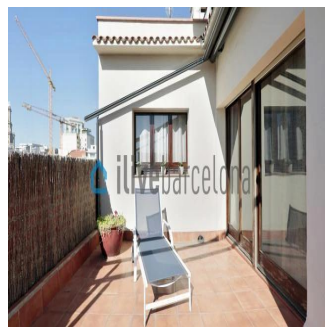

Penthouse

Penthouse In Eishamp

'''

VERKAUFSPREIS

? 1390000.00

-  197 qm
-  4 Zimmer
-  3 Schlafzimmer
-  3 Badezimmer
-  3 Etagen
-  3 qm Grundstücksfläche
-  3 Autostellplätze

Kent Davis
Panama Equity Real Estate
Panamá, Panama - Ortszeit

 **+507 6030-6782**

Bright apartment in l'Eixample with a 16sqm of terrace, just a few steps from Plaza Catalunya, located on a royal estate. Amazing penthouse in l'Eixample Beautiful penthouse of 197sqm useful just a few steps from Plaza Catalunya. The apartment is located in a royal estate that has been remodeled a couple of years ago. The house has a lot of light and has an interior terrace of 16 m2 with an electric awning. It also has a large living room with unevenness (there is a reform project available by the owner), American kitchen with access to the terrace where it houses a large number of cabinets and a table for four people; a single room with a bathroom (preferably service or ironing area), two full bathrooms and three double bedrooms with large closets and rest areas. In the building there is a concierge service.