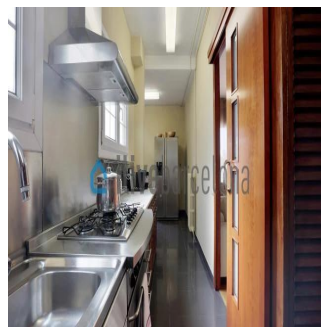

 **+507 6030-6782**

Bright apartment in l'Eixample with a 16sqm of terrace, just a few steps from Plaza Catalunya, located on a royal estate. Amazing penthouse in l'Eixample Beautiful penthouse of 197sqm useful just a few steps from Plaza Catalunya. The apartment is located in a royal estate that has been remodeled a couple of years ago. The house has a lot of light and has an interior terrace of 16 m2 with an electric awning. It also has a large living room with unevenness (there is a reform project available by the owner), American kitchen with access to the terrace where it houses a large number of cabinets and a table for four people; a single room with a bathroom (preferably service or ironing area), two full bathrooms and three double bedrooms with large closets and rest areas. In the building there is a concierge service.