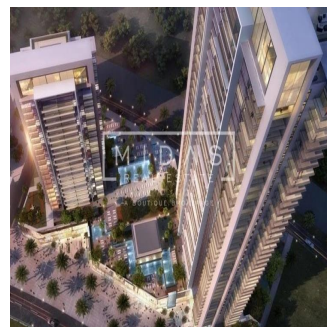

Penthouse

Luxurious Big Apartment In The Heart Of Dubai

'''

VERKAUFPREIS

USD 2520888.00

🏠 1860 qft 🛏️ Zimmer 🛏️ 1 Schlafzimmer 🚿 1 Badezimmer

🏗️ 1 Etagen 📐 1 qft Grundstücksfläche 🅅 1 Autostellplätze

Tara Goldberg

Panama Luxury Living

Panamá, Panama - Ortszeit

☎️ +507 6459-4848

Beautiful 1 Bedroom Apartment In Boulevard Crescent, Downtown Dubai. Twin tower development featuring 307 apartments. BLVD Crescent comprises two towers of 39 and 21 storeys. One to three bedroom apartments * Amenities include a landscaped podium offering an infinity pool and gym. Estimated Completion - Jan 2019 BLVD Crescent is a brand-new residential development within Downtown Dubai, billed as 'The Centre of Now'. The 500-acre community, today the world's most visited lifestyle and shopping destination, is an urban masterpiece.

Verfügbar Von: 01.01.1970

Etage: 4 Etagen: 4 Baujahr: 2017 Pkw-Stellplätze: 4 Baujahr: 2017 Typ: Büro

BLVD Crescent is located halfway down Sheikh Mohammed bin Rashid Boulevard, across from the The Opera District. Downtown Dubai hosts a wide range of festivities year-round including the Downtown Dubai New Year's Eve Gala, the Dubai Festival of Lights, Emirates Classic Car Festival and The Parade – Downtown Dubai, UAE National Day.