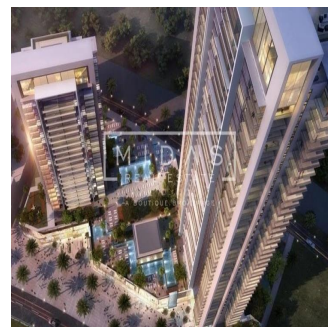

Penthouse

Luxurious Big Apartment In The Heart Of Dubai

'''

VERKAUFSPREIS

\$ 2520888.00

🏠 1860 qft 🛏 Zimmer 🛏 1 Schlafzimmer 🚿 1 Badezimmer

🏗 1 Etagen 📐 1 qft Grundstücksfläche 🅅 1 Autostellplätze

Tara Goldberg

Panama Luxury Living

Panamá, Panama - Ortszeit

+507 6459-4848

Beautiful 1 Bedroom Apartment In Boulevard Crescent, Downtown Dubai. Twin tower development featuring 307 apartments. BLVD Crescent comprises two towers of 39 and 21 storeys. One to three bedroom apartments * Amenities include a landscaped podium offering an infinity pool and gym. Estimated Completion - Jan 2019 BLVD Crescent is a brand-new residential development within Downtown Dubai, billed as 'The Centre of Now'. The 500-acre community, today the world's most visited lifestyle and shopping destination, is an urban masterpiece.