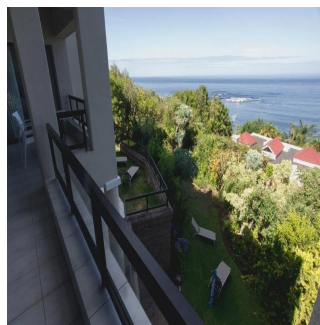

# Spacious 4 Bedroom House To Let In Clifton

Panama, Panamá, Panamá, , , 8005,

MONATLICHER MIETPREIS

**USD 3746.00**

VERKAUFSPREIS

**USD 0.00**

- qm
- 6 Zimmer
- 4 Schlafzimmer
- 2 Badezimmer
- 2 Etagen
- 2 qm Grundstücksfläche
- 2 Autostellplätze

**Michael Bauer**  
Sa Property  
Cape Town, South Africa - Ortszeit

+27 0832554442

Tucked away a lush mountain setting this spacious home in a secure, gated private estate with quality finishes and wonderful views over the ocean offers a lock up and go lifestyle in one of Cape Town's most sought after locations. Set on 2 levels with views from every room, 4 spacious bedrooms, 2 modern full bathrooms (main en suite) plus guest loo, 2 large open plan living areas and dining room which all open out onto a spacious sea facing patio with braai and modern open plan kitchen. Small garden on the lower level Fibre internet availability, alarm system, trellidoors, burglar bars. Double garage with direct access plus additional parking for 3 cars Small pets welcome by arrangement Available furnished for a long term lease (minimum 6 months) Unfurnished option can be arranged