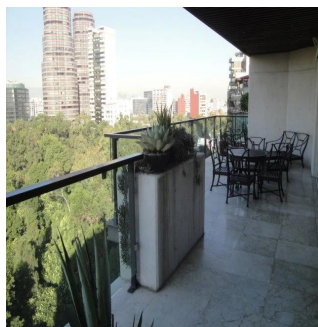

Penthouse

Beautiful Penthouse With Awesome Terrace In Front Of The Woods

Panama, Panama, Panama City, Campos Elíseos, , ,

MONATLICHER MIETPREIS

\$ 9500.00

VERKAUFSPREIS

\$ 0.00

438 qm 6 Zimmer 3 Schlafzimmer 3 Badezimmer

3 Etagen 3 qm Grundstücksfläche 3 Autostellplätze

Bruno Paul Bourlon

Best Realty Mexico

Ciudad de México, Mexico - Ortszeit

+52 55 1766 5789

Beautiful VIP 2-level Penthouse. Fully furnished. 3 bedrooms with bathroom. Master bedroom with large dressing-room and jacuzzi. 656 sqft of terraces. TV area and office,..2 car parking. Security, Awesome view of Park and Chapultepec Castle.