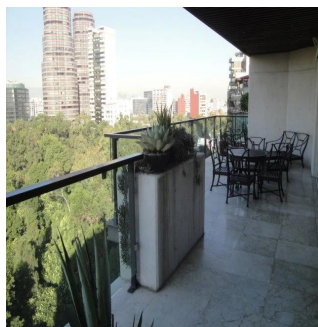

# Beautiful Penthouse With Awesome Terrace In Front Of The Woods

Panama, Panama, Panama City, Campos Eliseos, , ,

MONATLICHER MIETPREIS

**USD 9500.00**

VERKAUFSPREIS

**USD 0.00**

🏠 438 qm    🏠 6 Zimmer    🛏️ 3 Schlafzimmer    🚿 3 Badezimmer

🏠 3 Etagen    📏 3 qm Grundstücksfläche    🚗 3 Autostellplätze

**Bruno Paul Bourlon**

Best Realty Mexico

Ciudad de México, Mexico - Ortszeit

☎️ +52 55 1766 5789

Beautiful VIP 2-level Penthouse. Fully furnished. 3 bedrooms with bathroom. Master bedroom with large dressing-room and jacuzzi. 656 sqft of terraces. TV area and office, 2 car parking. Security, Awesome view of Park and Chapultepec Castle.