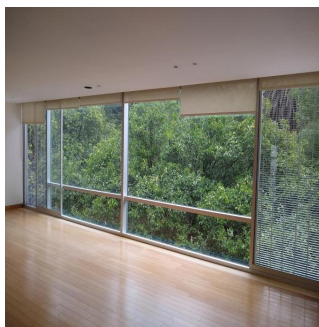

🏗️ 4 Etagen 📐 4 qm Grundstücksfläche 🚗 4 Autostellplätze

Jorge Gamboa
Inmuebles Premium Cdmx
Ciudad de México, Mexico - Ortszeit

📞 +52 5562462457

Luxury, Exterior Overlooking Lincoln Park Pets Are Accepted, Luxury, Exterior overlooking Lincoln Park. * 4 Bathrooms (Two in the rooms, one for visits and one for service). * Amazing view of Lincoln Park. * EXTRAS: gas oven, microwave oven, boiler, washer, dryer, dishwasher, refrigerator, black-out shutters, Equipped Kitchen, large cellar, 24 hour surveillance. Maintenance Included * 2 parking spots, * 4 Bathrooms (marble, porcelain, gates and equipment) * Complete carpentry (doors, closets, dressing rooms, vanities) * Very spacious room with exterior view, hallway, equipped kitchen, bedroom or utility room, laundry area, dining room, TV room, brightly lit bedrooms with full bathroom and closet. * 24 hour surveillance, Reception, CCV. * PLACES OF INTEREST NEAR TO DEVELOPMENT * A block and a half av. PDTE. MASARYK WHERE THE BEST AND MOST EXCLUSIVE RESTAURANTS, BUSINESS, BOUTIQUES AND COMMERCIAL PLACES OF THE CITY OF MEXICO ARE FOUND. Lincoln Park, Martin Luther King JR., Sculptural Park Polanco, DryClean USA Polanco, Hotel Polanco, La Bottiglia, Beth Yitzchak, TechnoGym, French Embassy, ¿¿The Japonez Polanco, Garden of the Republic of Lebanon, Mars Field, Elysian Fields, Embassy of Lebanon, National Auditorium, Winston Churchill Garden, Presidente InterContinental Hotel, JW Marriott, Banking Zone, Hyundai, Starbucks Obelisco, P&W, Surman Polanco, Pineda Covalin, The Palm, Chapulín, Asturian Center, VESTBODY GIMNASIO, * MAIN AVENUES THAT SURROUND DEVELOPMENT * PRESIDENT MASARYK, ¿¿LAFONTAINE, JULIO VERNE, ALEJANDRO DUMAS, ELÍSEE FIELDS, WALK OF THE REFORM, LUIS G. URBINA, ANATOLE FRANCE, MONTE ELBRUZ, GOLDSMITH, HORACIO, HOMERO, AV. MOLIERE, NATIONAL ARMY, EDGAR ALLAN POE, ARCHIMEDES, RUBÉN DARÍO. * REQUIREMENTS * PETS ARE ACCEPTED, MAINTENANCE FEE INCLUDED IN THE INCOME. DEPOSIT, ADVANCED INCOME, PROOF OF INCOME OR LABOR LETTER, AVAL.