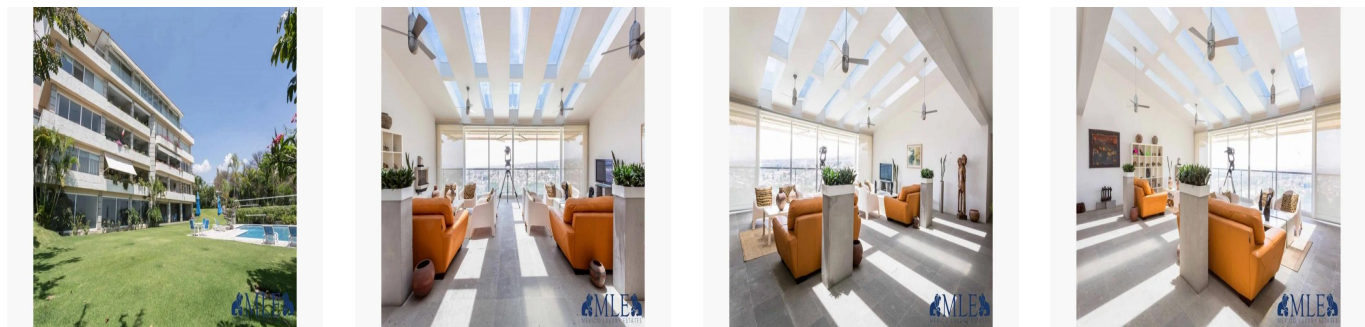

Penthouse

Penthouse Premium With Panorama View

Panama, Panamá, Panamá, , , ,

VERKAUFSPREIS

USD 852400.00

-  544 qm
-  6 Zimmer
-  3 Schlafzimmer
-  3 Badezimmer
-  3 Etagen
-  3 qm Grundstücksfläche
-  3 Autostellplätze

Mexico Luxury Estates
Mexico Luxury Estates
Cuernavaca, Mexico - Ortszeit

 +52 (777)221-0421

Glorious light illuminates this spectacular modern Penthouse on a commanding height above the town. By day, its subtle skylights reflect a spectrum of color on high white ceilings and walls. Evening shadows carve dramatic sunsets on the mountains and the night views mesmerize. Formal lines and sleek natural stone floors complement the Penthouse which is extensive yet comfortable and above all, endowed with a warm friendly ambience enhanced by the owners' personal treasures from world travels, some of them displayed in gallery settings. Open dining and living areas magnify the overall sense of sculptured space. There are three generous sized bedrooms, and three and a half baths with the Master suite boasting a sitting area, private terrace and an ample walk-in closet. Finished to their tasteful specifications, the owners incorporated various practical ideas and amenities including an open bar, a stainless steel galley-style kitchen, a private office, and three outdoor terraces. A large service area has a laundry room, bedroom and bath. Additional storage is in the independent parking area which holds 7 plus cars. The completely separate, non public entrance gives the impression of a private home yet maintains the amenities and conveniences of a turn key penthouse. Premium Panorama Penthouse takes its name from the unsurpassable views, and having a sense of over seeing it all.