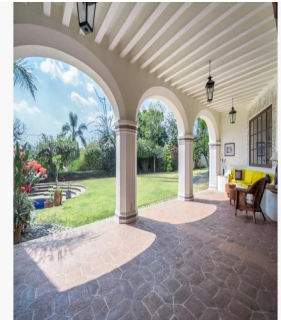

Penthouse

Bardot House

Panama, Panama, Panama City, , , ,

🏠 1200 qm 🏠 13 Zimmer 🛏 6 Schlafzimmer 🚿 7 Badezimmer

🏠 7 Etagen 📏 7 qm Grundstücksfläche 🅇 7 Autostellplätze

Mexico Luxury Estates

Mexico Luxury Estates

Cuernavaca, Mexico - Ortszeit

☎ +52 (777)221-0421

Casa Bardot was designed and built as an expression of elegance and opulence, now refitted and modernized to today's standards. Revered architect Gregory O 'Farrell spared nothing in his mission to give the editor of New York's Harper's Magazine, a home that global sophisticates would appreciate, while at the same time creating a home so welcoming that its owners would be restored just by driving through its massive oak gates. Original murals still decorate the dining room, an expansive loggia still invites relaxation alongside the refreshing pool. The views are still spectacular and from every vantage point the hazy blue Cuernavaca countryside and its iconic church steeples can be seen. Every configuration of guest can be accommodated whether in the 4 bedroom main house, a 2 bedroom bungalow or a 1 bedroom apartment. The main residence boasts a large Master Suite with walk-in-closet and unique bathroom with the shower painted by the Cuernavaca artist Ramon Pratts; as well as spacious indoor and outdoor living and dining areas, three guest bedrooms, intimate nook with a fireplace, cozy library, Mexican tiled double kitchen and laundry room. On the grounds is a wonderful bungalow with its own entrance, a combined living and dining room, kitchen, laundry room and two bedrooms with baths. In addition there is a one bedroom private apartment with kitchen, living room and bathroom. Why not walk through the gates yourself? Enter the world of the home Bridgette Bardot was reluctant to leave Casa Bardot , the incomparable hacienda that waits only for you. 1,200 square meters of construction on 2,000 square meters of land