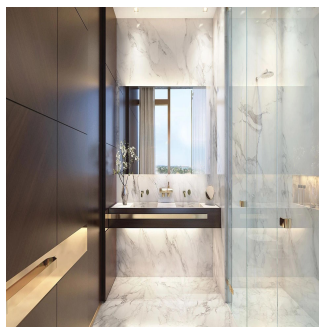

Javier Sierra
Ivan Sierra Inversiones
Panamá, Panama - Ortszeit

+507 236-8353

Located in Santa María Golf & Country Club, the most prestigious residential area in Panama surrounded by a spectacular 18-hole golf course designed by Nicklaus Design, comes a project to give new meaning to the word "exclusivity." The architecture of the project was conceptualized by the renowned firm GVA Arquitectos and with interior design carried out under the guidelines and support of the renowned Italian brand FENDI, La Maison is a project that presents a luxurious tower with large spaces that offer a sophisticated lifestyle with a VIP treatment under the concierge service. APARTMENTS OF: 317M2 362M2 406M2 3 AND 4 BEDROOMS WITH PRIVATE BATHROOM ITALIAN KITCHEN WITH LUXURY FINISHES LARGE TERRACES WITH BEAUTIFUL VIEW 2 APARTMENTS BY FLAT WITH INDEPENDENT HALL PENTHOUSES AVAILABLE Request a meeting for more information