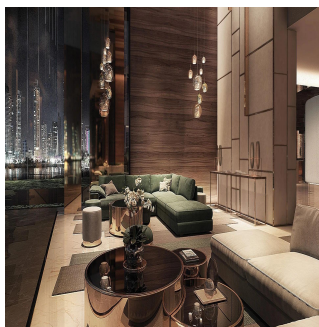

Penthouse

La Maison By Fendi House In Santa Maria Golf

Singapore, Singapore, Singapore, Calle 125 Este, ,

VERKAUFSPREIS

\$ 1360000.00

- 344 qm
- 6 Zimmer
- 3 Schlafzimmer
- 3 Badezimmer
- 3 Etagen
- 3 qm Grundstücksfläche
- 3 Autostellplätze

Javier Sierra
Ivan Sierra Inversiones
Panamá, Panama - Ortszeit

+507 236-8353

Located in Santa María Golf & Country Club, the most prestigious residential area in Panama surrounded by a spectacular 18-hole golf course designed by Nicklaus Design, comes a project to give new meaning to the word "exclusivity." The architecture of the project was conceptualized by the renowned firm GVA Arquitectos and with interior design carried out under the guidelines and support of the renowned Italian brand FENDI, La Maison is a project that presents a luxurious tower with large spaces that offer a sophisticated lifestyle with a VIP treatment under the concierge service. APARTMENTS OF: 317M2 362M2 406M2 3 AND 4 BEDROOMS WITH PRIVATE BATHROOM ITALIAN KITCHEN WITH LUXURY FINISHES LARGE TERRACES WITH BEAUTIFUL VIEW 2 APARTMENTS BY FLAT WITH INDEPENDENT HALL PENTHOUSES AVAILABLE Request a meeting for more information