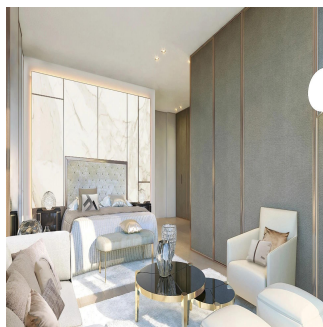

Penthouse

La Maison By Fendi House In Santa Maria Golf

Singapore, Singapore, Singapore, Calle 125 Este, ,

VERKAUFSPREIS

\$ 1360000.00

- 344 qm
- 6 Zimmer
- 3 Schlafzimmer
- 3 Badezimmer
- 3 Etagen
- 3 qm Grundstücksfläche
- 3 Autostellplätze

Javier Sierra
Ivan Sierra Inversiones
Panamá, Panama - Ortszeit

+507 236-8353

Located in Santa María Golf & Country Club, the most prestigious residential area in Panama surrounded by a spectacular 18-hole golf course designed by Nicklaus Design, comes a project to give new meaning to the word "exclusivity." The architecture of the project was conceptualized by the renowned firm GVA Arquitectos and with interior design carried out under the guidelines and support of the renowned Italian brand FENDI, La Maison is a project that presents a luxurious tower with large spaces that offer a sophisticated lifestyle with a VIP treatment under the concierge service. APARTMENTS OF: 317M2 362M2 406M2 3 AND 4 BEDROOMS WITH PRIVATE BATHROOM ITALIAN KITCHEN WITH LUXURY FINISHES LARGE TERRACES WITH BEAUTIFUL VIEW 2 APARTMENTS BY FLAT WITH INDEPENDENT HALL PENTHOUSES AVAILABLE Request a meeting for more information