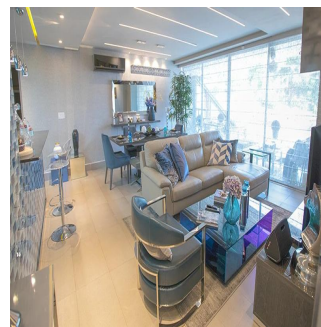

Penthouse

Apartment In La Loma Hato Pintado

Singapore, Singapore, Singapore, , , ,

VERKAUFSPREIS

USD 255400.00

🏠 112 qm 🛏️ 4 Zimmer 🛏️ 2 Schlafzimmer 🚿 2 Badezimmer

🏗️ 2 Etagen 📐 2 qm Grundstücksfläche 🚗 2 Autostellplätze

Javier Sierra

Ivan Sierra Inversiones

Panamá, Panama - Ortszeit

☎️ +507 236-8353

With its privileged and elevated location in the Barrio de La Loma, one of the most exclusive residential areas of the city known for its tranquility and its spectacular panoramic views, Loma Vista Tower will rise with 31 floors in two towers under the same facade, divided with an independent lobby for each of the towers, providing greater privacy to its residents. Loma Vista Tower was designed by the internationally renowned architect firm Mallol & Mallol, with a modern and imposing facade, as well as its fine finishes and luxury details, its excellent distributions in each of its apartments, with wide areas and variety of footage. Among the spectacular facilities it will offer: - Apartments with 1 Parking - 5 high-speed elevators - Lobby for each of the towers - Balcony with panoramic views of the city - Imported kitchen furniture and granite countertops - Fine high-format coverings - It will have the most complete Social Area of Panama - 2 swimming pools for adults and 1 swimming pool for children - Gym area - Squash court - Playroom for children - Cinema Room - Party room - Lounge - Spa with sauna and bathroom Turkish - Jacuzzi