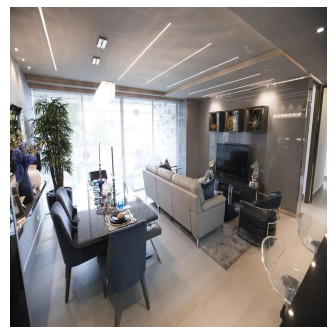

Penthouse

Apartment In La Loma Hato Pintado

Singapore, Singapore, Singapore, , , ,

VERKAUFSPREIS

USD 255400.00

🏠 112 qm 🛏️ 4 Zimmer 🛏️ 2 Schlafzimmer 🚿 2 Badezimmer

🏗️ 2 Etagen 📐 2 qm Grundstücksfläche 🚗 2 Autostellplätze

Javier Sierra

Ivan Sierra Inversiones

Panamá, Panama - Ortszeit

☎️ +507 236-8353

With its privileged and elevated location in the Barrio de La Loma, one of the most exclusive residential areas of the city known for its tranquility and its spectacular panoramic views, Loma Vista Tower will rise with 31 floors in two towers under the same facade, divided with an independent lobby for each of the towers, providing greater privacy to its residents. Loma Vista Tower was designed by the internationally renowned architect firm Mallol & Mallol, with a modern and imposing facade, as well as its fine finishes and luxury details, its excellent distributions in each of its apartments, with wide areas and variety of footage. Among the spectacular facilities it will offer: - Apartments with 1 Parking - 5 high-speed elevators - Lobby for each of the towers - Balcony with panoramic views of the city - Imported kitchen furniture and granite countertops - Fine high-format coverings - It will have the most complete Social Area of Panama - 2 swimming pools for adults and 1 swimming pool for children - Gym area - Squash court - Playroom for children - Cinema Room - Party room - Lounge - Spa with sauna and bathroom Turkish - Jacuzzi