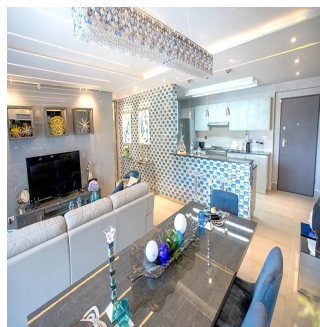

Penthouse

Apartment In La Loma Hato Pintado

Singapore, Singapore, Singapore, , , ,

VERKAUFSPREIS

USD 255400.00

🏠 112 qm 🛏️ 4 Zimmer 🛏️ 2 Schlafzimmer 🚿 2 Badezimmer

🏗️ 2 Etagen 📐 2 qm Grundstücksfläche 🚗 2 Autostellplätze

Javier Sierra

Ivan Sierra Inversiones

Panamá, Panama - Ortszeit

☎️ +507 236-8353

With its privileged and elevated location in the Barrio de La Loma, one of the most exclusive residential areas of the city known for its tranquility and its spectacular panoramic views, Loma Vista Tower will rise with 31 floors in two towers under the same facade, divided with an independent lobby for each of the towers, providing greater privacy to its residents. Loma Vista Tower was designed by the internationally renowned architect firm Mallol & Mallol, with a modern and imposing facade, as well as its fine finishes and luxury details, its excellent distributions in each of its apartments, with wide areas and variety of footage. Among the spectacular facilities it will offer: - Apartments with 1 Parking - 5 high-speed elevators - Lobby for each of the towers - Balcony with panoramic views of the city - Imported kitchen furniture and granite countertops - Fine high-format coverings - It will have the most complete Social Area of Panama - 2 swimming pools for adults and 1 swimming pool for children - Gym area - Squash court - Playroom for children - Cinema Room - Party room - Lounge - Spa with sauna and bathroom Turkish - Jacuzzi