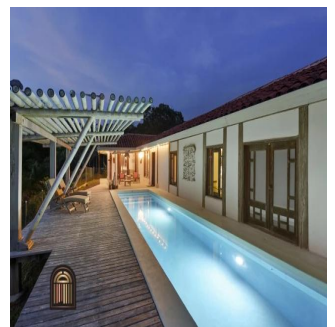

Penthouse

Kanyini Retreat Cabins

Singapore, Singapore, Singapore, , , ,

VERKAUFSPREIS

\$ 895000.00

680 qm 12 Zimmer 5 Schlafzimmer 7 Badezimmer

7 Etagen 7 qm Grundstücksfläche 7 Autostellplätze

Karla Adams

Open Doors Panama Estates

Panamá, Panama - Ortszeit

+507 6390-5229

The Kanyini Retreat is just that. It's an escape, a luxury of nature, views and sounds that are good for the soul. Set in the gorgeous hillside of the southern tip of The Azuero Peninsula, the property provides privacy to each of its quality built and artistically designed structures. A private owner's residence features hand-etched ceilings, custom woodwork, ocean-view pool and sundeck, and fenced yard for pets. Five guest suites are perfect for family reunions, nightly rentals, or corporate retreats. All guests come together and share the community kitchen. The sunsets are lovely with the backdrop of the Pacific Ocean. Nothing but the sounds of nature will demand your attention! The property is fully remodeled for structural integrity, functionality, quality, durability and water flow. Remodel includes 435 meters of concrete road, and 87 meters of concrete path. Truly, it is turn-key with all appliances and guest furniture included. Please see the full list of features and inclusions in the tab area below the photos.