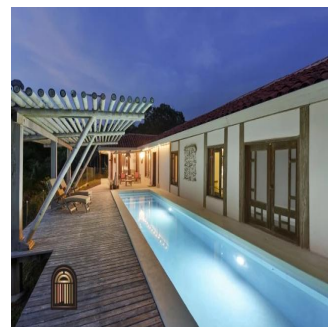

Open Doors Panama Estates

Panamá, Panama - Ortszeit

+507 6390-5229

The Kanyini Retreat is just that. It's an escape, a luxury of nature, views and sounds that are good for the soul. Set in the gorgeous hillside of the southern tip of The Azuero Peninsula, the property provides privacy to each of its quality built and artistically designed structures. A private owner's residence features hand-etched ceilings, custom woodwork, ocean-view pool and sundeck, and fenced yard for pets. Five guest suites are perfect for family reunions, nightly rentals, or corporate retreats. All guests come together and share the community kitchen. The sunsets are lovely with the backdrop of the Pacific Ocean. Nothing but the sounds of nature will demand your attention! The property is fully remodeled for structural integrity, functionality, quality, durability and water flow. Remodel includes 435 meters of concrete road, and 87 meters of concrete path. Truly, it is turn-key with all appliances and guest furniture included. Please see the full list of features and inclusions in the tab area below the photos.

Verfügbar Von: 16.08.2019

Etage: 4 Etagen: 4 Baujahr: 2017 Pkw-Stellplätze: 4 Baujahr: 2017 Typ: Büro

If you decide to leave the retreat, nearby you can enjoy the tourist amenities of Playa Venao and Cañas such as zip lining, surfing, horseback riding, skateboarding, kyaking, SUP boarding, fishing, eco-tours, hiking, dining and amazing coffee. Internationally renowned Panga's restaurant at Eco Venao offers a gastronomic experience of farm-to-table Panamanian style and international cuisine. Twice daily commercial flights to Chitre are possible where you can rent a vehicle and stock up on organic groceries at Riba Smith before heading down to the retreat. Or, arrive by helicopter direct to your property. At Kanyni Retreat you can give your guests the experience they will not soon forget