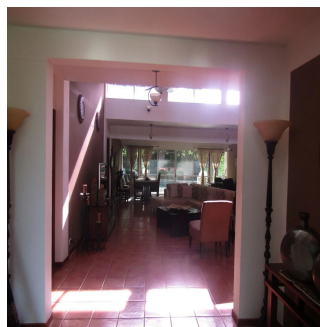

Penthouse

Three Bedroom Decameron Villa With Water Fall

Singapore, St Thomas Walk, Singapore, Calle Pineau, , ,

VERKAUFSPREIS

\$ 450000.00

-  qm
-  3 Zimmer
-  3 Schlafzimmer
-  0 Badezimmer
-  0 Etagen
-  0 qm Grundstücksfläche
-  0 Autostellplätze

Pierre Marleau

Uncover Panama

Panama, Panama - Ortszeit

 +507 6487-4686

With all of the comforts of home, this villa is move-in ready! Private swimming pool with waterfall, extra large bedrooms all with private baths, open living space, vaulted ceilings, fully air-conditioned, beautiful granite and marble countertops, tiled floors, leather sofas, custom iron beds, exceptional décor all in excellent condition, incredible golf course view from front and back yard, large private lot, mature landscaping, covered patios, custom patio furniture, flower covered arbor, palm trees, fully screened, window tinting, gas grill, hand painted mural, this is a must see. Perfect opportunity for the retired or semi-retired, part time or full time resident. Excellent source of rental income, when you are not able to enjoy paradise, rent it out with on-site rental management team.