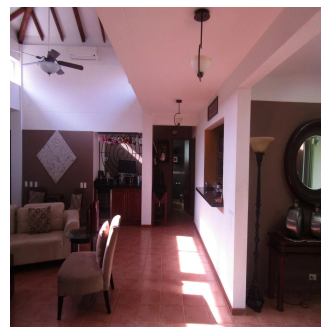

Penthouse

Three Bedroom Decameron Villa With Water Fall

Singapore, St Thomas Walk, Singapore, Calle Pineau, , ,

VERKAUFSPREIS

USD 450000.00

-  qm
-  3 Zimmer
-  3 Schlafzimmer
-  0 Badezimmer
-  0 Etagen
-  0 qm Grundstücksfläche
-  0 Autostellplätze

Pierre Marleau

Uncover Panama

Panama, Panama - Ortszeit

 +507 6487-4686

With all of the comforts of home, this villa is move-in ready! Private swimming pool with waterfall, extra large bedrooms all with private baths, open living space, vaulted ceilings, fully air-conditioned, beautiful granite and marble countertops, tiled floors, leather sofas, custom iron beds, exceptional décor all in excellent condition, incredible golf course view from front and back yard, large private lot, mature landscaping, covered patios, custom patio furniture, flower covered arbor, palm trees, fully screened, window tinting, gas grill, hand painted mural, this is a must see. Perfect opportunity for the retired or semi-retired, part time or full time resident. Excellent source of rental income, when you are not able to enjoy paradise, rent it out with on-site rental management team.