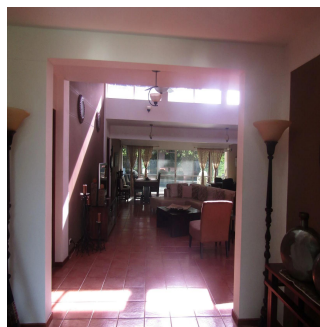

Penthouse

Three Bedroom Decameron Villa With Water Fall

Singapore, St Thomas Walk, Singapore, Calle Pineau, , ,

VERKAUFSPREIS

USD 450000.00

-  qm
-  3 Zimmer
-  3 Schlafzimmer
-  0 Badezimmer
-  0 Etagen
-  0 qm Grundstücksfläche
-  0 Autostellplätze

Pierre Marleau

Uncover Panama

Panama, Panama - Ortszeit

 +507 6487-4686

With all of the comforts of home, this villa is move-in ready! Private swimming pool with waterfall, extra large bedrooms all with private baths, open living space, vaulted ceilings, fully air-conditioned, beautiful granite and marble countertops, tiled floors, leather sofas, custom iron beds, exceptional décor all in excellent condition, incredible golf course view from front and back yard, large private lot, mature landscaping, covered patios, custom patio furniture, flower covered arbor, palm trees, fully screened, window tinting, gas grill, hand painted mural, this is a must see. Perfect opportunity for the retired or semi-retired, part time or full time resident. Excellent source of rental income, when you are not able to enjoy paradise, rent it out with on-site rental management team.