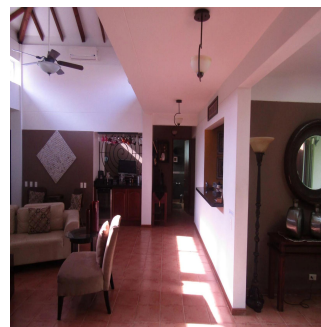

Penthouse

Three Bedroom Decameron Villa With Water Fall

Singapore, St Thomas Walk, Singapore, Calle Pineau, , ,

VERKAUFSPREIS

\$ 450000.00

-  qm
-  3 Zimmer
-  3 Schlafzimmer
-  0 Badezimmer
-  0 Etagen
-  0 qm Grundstücksfläche
-  0 Autostellplätze

Pierre Marleau

Uncover Panama

Panama, Panama - Ortszeit

 +507 6487-4686

With all of the comforts of home, this villa is move-in ready! Private swimming pool with waterfall, extra large bedrooms all with private baths, open living space, vaulted ceilings, fully air-conditioned, beautiful granite and marble countertops, tiled floors, leather sofas, custom iron beds, exceptional décor all in excellent condition, incredible golf course view from front and back yard, large private lot, mature landscaping, covered patios, custom patio furniture, flower covered arbor, palm trees, fully screened, window tinting, gas grill, hand painted mural, this is a must see. Perfect opportunity for the retired or semi-retired, part time or full time resident. Excellent source of rental income, when you are not able to enjoy paradise, rent it out with on-site rental management team.