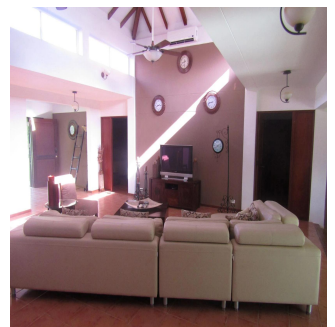

Penthouse

Three Bedroom Decameron Villa With Water Fall

Singapore, St Thomas Walk, Singapore, Calle Pineau, , ,

VERKAUFSPREIS

\$ 450000.00

-  qm
-  3 Zimmer
-  3 Schlafzimmer
-  0 Badezimmer
-  0 Etagen
-  0 qm Grundstücksfläche
-  0 Autostellplätze

Pierre Marleau

Uncover Panama

Panama, Panama - Ortszeit

 +507 6487-4686

With all of the comforts of home, this villa is move-in ready! Private swimming pool with waterfall, extra large bedrooms all with private baths, open living space, vaulted ceilings, fully air-conditioned, beautiful granite and marble countertops, tiled floors, leather sofas, custom iron beds, exceptional décor all in excellent condition, incredible golf course view from front and back yard, large private lot, mature landscaping, covered patios, custom patio furniture, flower covered arbor, palm trees, fully screened, window tinting, gas grill, hand painted mural, this is a must see. Perfect opportunity for the retired or semi-retired, part time or full time resident. Excellent source of rental income, when you are not able to enjoy paradise, rent it out with on-site rental management team.