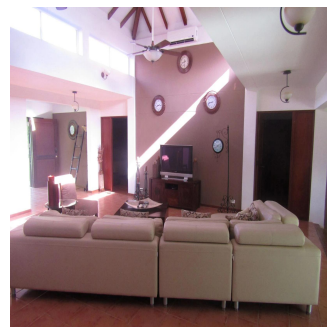

Penthouse

Three Bedroom Decameron Villa With Water Fall

Singapore, St Thomas Walk, Singapore, Calle Pineau, , ,

VERKAUFSPREIS

USD 450000.00

-  qm
-  3 Zimmer
-  3 Schlafzimmer
-  0 Badezimmer
-  0 Etagen
-  0 qm Grundstücksfläche
-  0 Autostellplätze

Pierre Marleau

Uncover Panama

Panama, Panama - Ortszeit

 +507 6487-4686

With all of the comforts of home, this villa is move-in ready! Private swimming pool with waterfall, extra large bedrooms all with private baths, open living space, vaulted ceilings, fully air-conditioned, beautiful granite and marble countertops, tiled floors, leather sofas, custom iron beds, exceptional décor all in excellent condition, incredible golf course view from front and back yard, large private lot, mature landscaping, covered patios, custom patio furniture, flower covered arbor, palm trees, fully screened, window tinting, gas grill, hand painted mural, this is a must see. Perfect opportunity for the retired or semi-retired, part time or full time resident. Excellent source of rental income, when you are not able to enjoy paradise, rent it out with on-site rental management team.