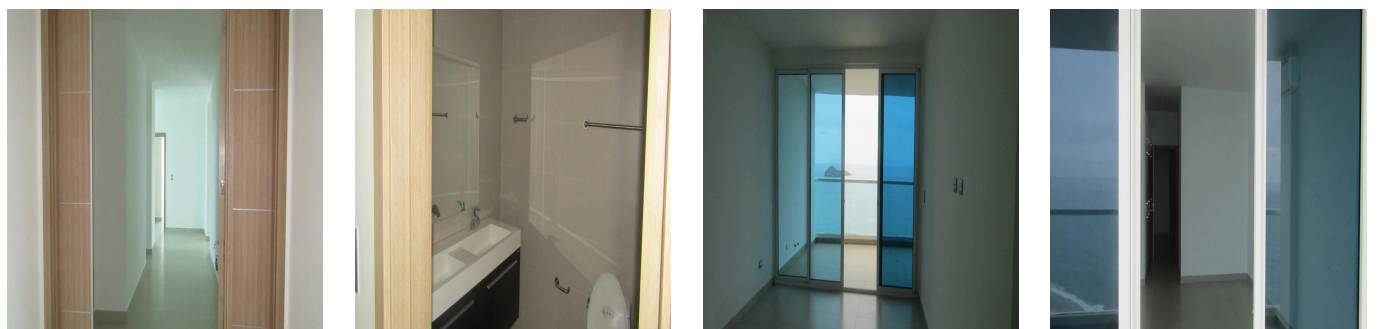

Penthouse

Santa Clara Four Bedroom Condominium

Singapore, Wallich Street, Singapore, , , ,

VERKAUFSPREIS

\$ 570000.00

-  qm
-  7 Zimmer
-  4 Schlafzimmer
-  3 Badezimmer
-  3 Etagen
-  3 qm Grundstücksfläche
-  3 Autostellplätze

Pierre Marleau

Uncover Panama
Panama, Panama - Ortszeit

 +507 6487-4686

Enjoy the most spectacular beach on the Pacific Coastline in this four bedrooms and four half bathrooms, Luxury condo completely furnished with top-of-the-line gourmet kitchen, Elegantly designed, Maid room, Samsung inverter air conditioners of 18,000 btu. The covered private terrace displays and is breath taking panoramic views of the Pacific ocean and white sandy beach know as Costa Blanca.