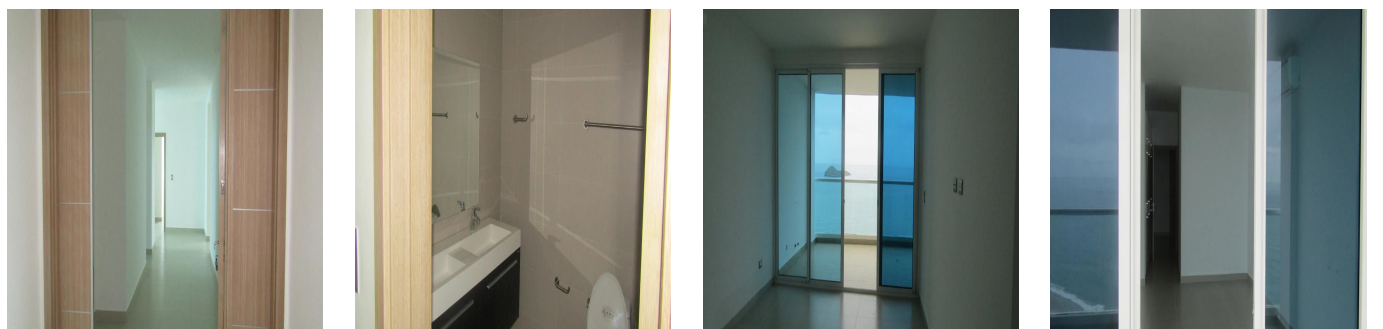

Penthouse

Santa Clara Four Bedroom Condominium

Singapore, Wallich Street, Singapore, , , ,

VERKAUFSPREIS

\$ 570000.00

- qm
- 7 Zimmer
- 4 Schlafzimmer
- 3 Badezimmer
- 3 Etagen
- 3 qm Grundstücksfläche
- 3 Autostellplätze

Pierre Marleau

Uncover Panama
Panama, Panama - Ortszeit

+507 6487-4686

Enjoy the most spectacular beach on the Pacific Coastline in this four bedrooms and four half bathrooms, Luxury condo completely furnished with top-of-the-line gourmet kitchen, Elegantly designed, Maid room, Samsung inverter air conditioners of 18,000 btu. The covered private terrace displays and is breath taking panoramic views of the Pacific ocean and white sandy beach know as Costa Blanca.