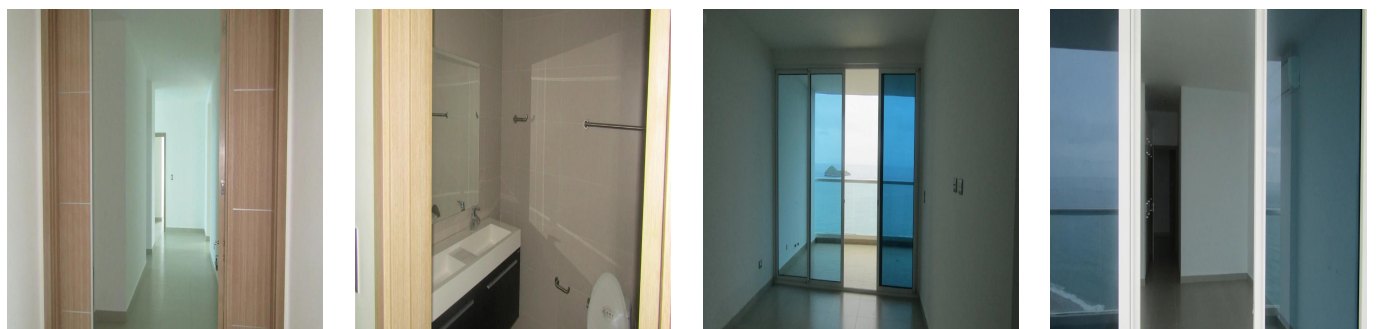

# Santa Clara Four Bedroom Condominium

Singapore, Wallich Street, Singapore, , , ,

VERKAUFSPREIS

**USD 570000.00**

- 7 Zimmer
- 4 Schlafzimmer
- 3 Badezimmer
- 3 Etagen
- 3 qm Grundstücksfläche
- 3 Autostellplätze

**Pierre Marleau**

Uncover Panama  
Panama, Panama - Ortszeit

+507 6487-4686

Enjoy the most spectacular beach on the Pacific Coastline in this four bedrooms and four half bathrooms, Luxury condo completely furnished with top-of-the-line gourmet kitchen, Elegantly designed, Maid room, Samsung inverter air conditioners of 18,000 btu. The covered private terrace displays and is breath taking panoramic views of the Pacific ocean and white sandy beach know as Costa Blanca.