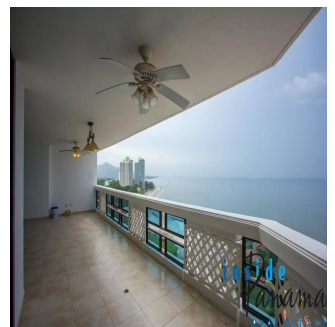

Penthouse

4 Bedroom Condo In Coronado Country Club Tower In Coronado Panama

Singapore, Orchard Boulevard, Orchard Boulevard, Calle Coronado, , ,

VERKAUFSPREIS

USD 486000.00

-  243 qm
-  8 Zimmer
-  4 Schlafzimmer
-  4 Badezimmer
-  4 Etagen
-  4 qm Grundstücksfläche
-  4 Autostellplätze

Inside Panama Real Estate

Inside Panama Real Estate
Chame, Panama - Ortszeit

 +507 345-4655

This 4 bedroom condo is located on the Gold Coast of Panama in Coronado. It is situated on a beautiful beach front along Playa Coronado. You can step out of the building onto the beach and walk for miles. The beaches are lovely and the views even better! When you walk into this condo you look out through floor to ceiling windows at the Pacific Ocean. With the southern exposure, you watch both the sunrise and sunset from the terrace. This beautiful 243m2 unit has views of the Pacific Ocean and the Campana Mountains. Enjoy the breeze that cools you and the apartment. No need for the 5 separate air conditioning units the condo offers. This 4 bedroom, 4 bathroom condo is located on the 14th floor of Tower 300 in the exclusive PH Coronado Country Club. Each bedroom offers a full bathroom and ocean or mountain views. The building was completed in 2006 and still offers tax exemption. The condo is offered at \$486,000 and is yours to furnish and decorate to your taste. Coronado Country Club has a resort style pool with 5 Jacuzzis, 2 tennis courts and a gym. This building is located in the famous gated community of Coronado which offers many shopping centers, complete with banks, restaurants and other amenities.