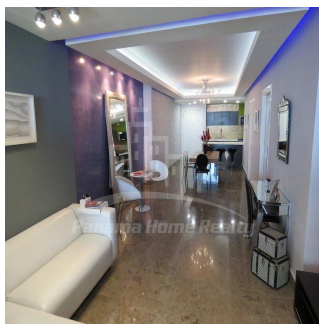

**Pavlina Srubarova**

Panama Home Realty

Panamá, Panama - Ortszeit

☎️ +507 66986850

Panama Home Realty offering luxury fully furnished apartment in most luxury building in Panama City Yoo & Arts Panama. Apartments are collaboration of ideas , with the experience of the world’s most celebrated designer, Philippe Starck, matchet with vision of John Hitchcox , co-founder of the Manhattan Loft Corporation. Yoo & Arts Panama buildings are located in every major city including New York, London, Hong Kong, Miami, Buenos Aires ,Tel Aviv, Hamburg, and now in Panama City, Panama. Yoo Panama consist of a 56 – story luxury tower comprised of 234 condominiums with spectacular ocean front or city views.

Verf?gbar Von: 13.08.2019

Etage: 4    Etagen: 4    Baujahr: 2017    Pkw-Stellpl?tze: 4    Baujahr: 2017    Typ: Büro

Yoo & Arts Panama is located in the heart of the Balboa Avenue, a spectacular strip that borders the ocean and offers magnificent views of the Panama Bay, Panama City and Panama Canal to its residents. It is also conveniently located within walking distance from main recreation centers and the banking district From the moment you arrive a stunning architecture will embrace your journey into Yoo & Arts Panama by Philippe Starck´s world of style and sophistication. The double height exclusive lobby offers several area to unwind and breakaway from your everyday world. The spectacular 3300 sq. ft. Pool is surrounded by day cabanas and other amenities to ensure a perfect hideaway and relaxation place. Yoo Panama by Starck sculpted gardens are featured throughout the Yoo & Arts Panama building, with lush common areas on the lower ground floor and beautiful communal rooftop garden overlooking the city and the Pacific Ocean.