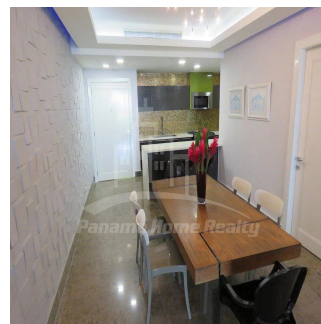

Pavlina Srubarova

Panama Home Realty
Panamá, Panama - Ortszeit

 +507 66986850

Panama Home Realty offering luxury fully furnished apartment in most luxury building in Panama City Yoo & Arts Panama. Apartments are collaboration of ideas , with the experience of the world’s most celebrated designer, Philippe Starck, matchet with vision of John Hitchcox , co-founder of the Manhattan Loft Corporation. Yoo & Arts Panama buildings are located in every major city including New York, London, Hong Kong, Miami, Buenos Aires ,Tel Aviv, Hamburg, and now in Panama City, Panama. Yoo Panama consist of a 56 – story luxury tower comprised of 234 condominiums with spectacular ocean front or city views.

Verf?gbar Von: 13.08.2019

Etage: 4 Etagen: 4 Baujahr: 2017 Pkw-Stellpl?tze: 4 Baujahr: 2017 Typ: Büro

NO IMAGE
AVAILABLE

Yoo & Arts Panama is located in the heart of the Balboa Avenue, a spectacular strip that borders the ocean and offers magnificent views of the Panama Bay, Panama City and Panama Canal to its residents. It is also conveniently located within walking distance from main recreation centers and the banking district. From the moment you arrive a stunning architecture will embrace your journey into Yoo & Arts Panama by Philippe Starck’s world of style and sophistication. The double height exclusive lobby offers several area to unwind and breakaway from your everyday world. The spectacular 3300 sq. ft. Pool is surrounded by day cabanas and other amenities to ensure a perfect hideaway and relaxation place. Yoo Panama by Starck sculpted gardens are featured throughout the Yoo & Arts Panama building, with lush common areas on the lower ground floor and beautiful communal rooftop garden overlooking the city and the Pacific Ocean.