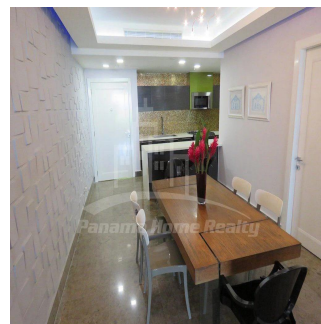

**Pavlina Srubarova**

Panama Home Realty

Panamá, Panama - Ortszeit

☎️ +507 66986850

Panama Home Realty offering luxury fully furnished apartment in most luxury building in Panama City Yoo & Arts Panama. Apartments are collaboration of ideas , with the experience of the world’s most celebrated designer, Philippe Starck, matchet with vision of John Hitchcox , co-founder of the Manhattan Loft Corporation. Yoo & Arts Panama buildings are located in every major city including New York, London, Hong Kong, Miami, Buenos Aires ,Tel Aviv, Hamburg, and now in Panama City, Panama. Yoo Panama consist of a 56 – story luxury tower comprised of 234 condominiums with spectacular ocean front or city views.

Verf?gbar Von: 13.08.2019

Etage: 4    Etagen: 4    Baujahr: 2017    Pkw-Stellpl?tze: 4    Baujahr: 2017    Typ: Büro

Yoo & Arts Panama is located in the heart of the Balboa Avenue, a spectacular strip that borders the ocean and offers magnificent views of the Panama Bay, Panama City and Panama Canal to its residents. It is also conveniently located within walking distance from main recreation centers and the banking district From the moment you arrive a stunning architecture will embrace your journey into Yoo & Arts Panama by Philippe Starck´s world of style and sophistication. The double height exclusive lobby offers several area to unwind and breakaway from your everyday world. The spectacular 3300 sq. ft. Pool is surrounded by day cabanas and other amenities to ensure a perfect hideaway and relaxation place. Yoo Panama by Starck sculpted gardens are featured throughout the Yoo & Arts Panama building, with lush common areas on the lower ground floor and beautiful communal rooftop garden overlooking the city and the Pacific Ocean.