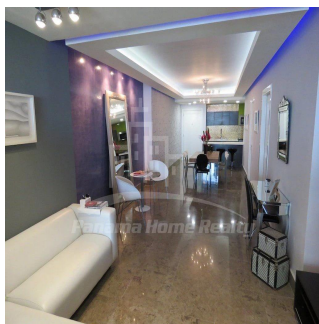

Pavlina Srubarova

Panama Home Realty
Panamá, Panama - Ortszeit

 +507 66986850

Panama Home Realty offering luxury fully furnished apartment in most luxury building in Panama City Yoo & Arts Panama. Apartments are collaboration of ideas , with the experience of the world’s most celebrated designer, Philippe Starck, matchet with vision of John Hitchcox , co-founder of the Manhattan Loft Corporation. Yoo & Arts Panama buildings are located in every major city including New York, London, Hong Kong, Miami, Buenos Aires ,Tel Aviv, Hamburg, and now in Panama City, Panama. Yoo Panama consist of a 56 – story luxury tower comprised of 234 condominiums with spectacular ocean front or city views.

Verf?gbar Von: 13.08.2019

Etage: 4 Etagen: 4 Baujahr: 2017 Pkw-Stellpl?tze: 4 Baujahr: 2017 Typ: Büro

NO IMAGE
AVAILABLE

Yoo & Arts Panama is located in the heart of the Balboa Avenue, a spectacular strip that borders the ocean and offers magnificent views of the Panama Bay, Panama City and Panama Canal to its residents. It is also conveniently located within walking distance from main recreation centers and the banking district. From the moment you arrive a stunning architecture will embrace your journey into Yoo & Arts Panama by Philippe Starck’s world of style and sophistication. The double height exclusive lobby offers several area to unwind and breakaway from your everyday world. The spectacular 3300 sq. ft. Pool is surrounded by day cabanas and other amenities to ensure a perfect hideaway and relaxation place. Yoo Panama by Starck sculpted gardens are featured throughout the Yoo & Arts Panama building, with lush common areas on the lower ground floor and beautiful communal rooftop garden overlooking the city and the Pacific Ocean.